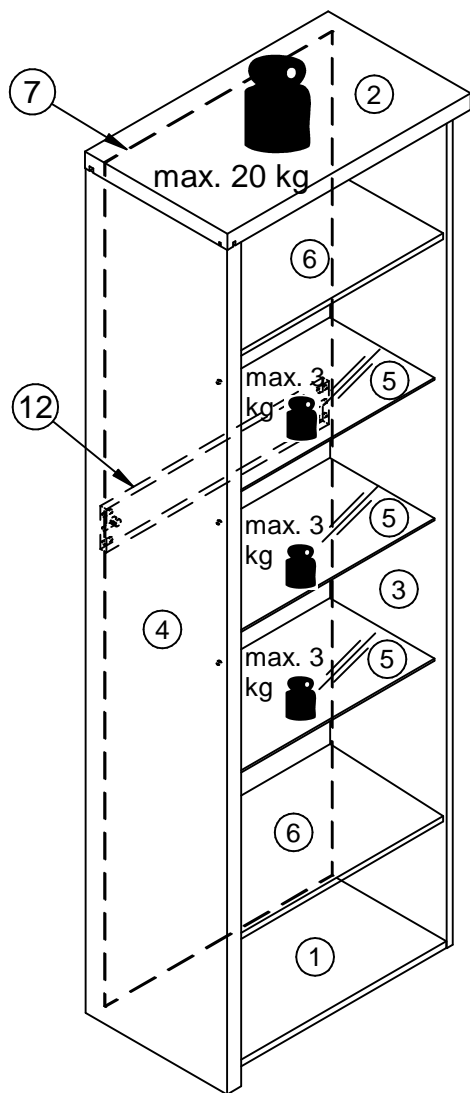

Eleganza

3044HW Wotaneiche
(Rustica Oak)

12

 BT1015 x14	 BT1016 x4	 MM1016 11mm x18	 MM1121 Ø8x30 x24	 BT1142 x4	 MM1048 Ø2.7x20 x8	 BT50585 x12	 BT50497 60x40x20 x4	 MM1102 Ø4x25 x8
 MM1134 Ø4x15 x6	 BT51367 Ø9x6 x6	 BT1089 x6	 MM1046 Ø3.5x13 x10	 BT51346 K=16 x3	 BT51347 K=16 x1	 BT51349 H=2 x4	 BT51332 BA=128 x1	 MM1022 M4x24 x2
 MM1070 Ø7x1.5 x2	 BT1121 x1	 ZU50923B_Trafo x1	 MM1018 x1	 BT50163.xxx Ø8 x1				

1.

BT1016  ! x4	MM1121  Ø8x30 x16	MM1016  11mm x4	MM1018  x1	BT1015  ! x8
---	---	---	---	---

2.

BT1015  ! x6	MM1016  11mm x14	MM1121  Ø8x30 x8	BT51349  H=2 x4
--	---	---	--

3.

MM1134	BT51367
	
Ø4x15	Ø9x6
x6	x6

4.

MM1046	BT51346	BT51347	MM1070	BT1089
				
Ø3,5x13	K=16	K=16	Ø7x1,5	
x8	x3	x1	x2	x6

5.

6.

7.

BT1142  x4	MM1048  x8 Ø2,7x20
BT50497  60x40x20 x4	
MM1102  x8 Ø4x25	

8. BT50163.xxx

 Ø8
 x3

9.

BT50585  x12	BT51332 BA=128  x1	MM1022 M4x24  x2
--	---	---

10.

11.

BT1121 	MM1046 	ZU50323B_Trafo 
x1	x2 Ø3,5x13	x1