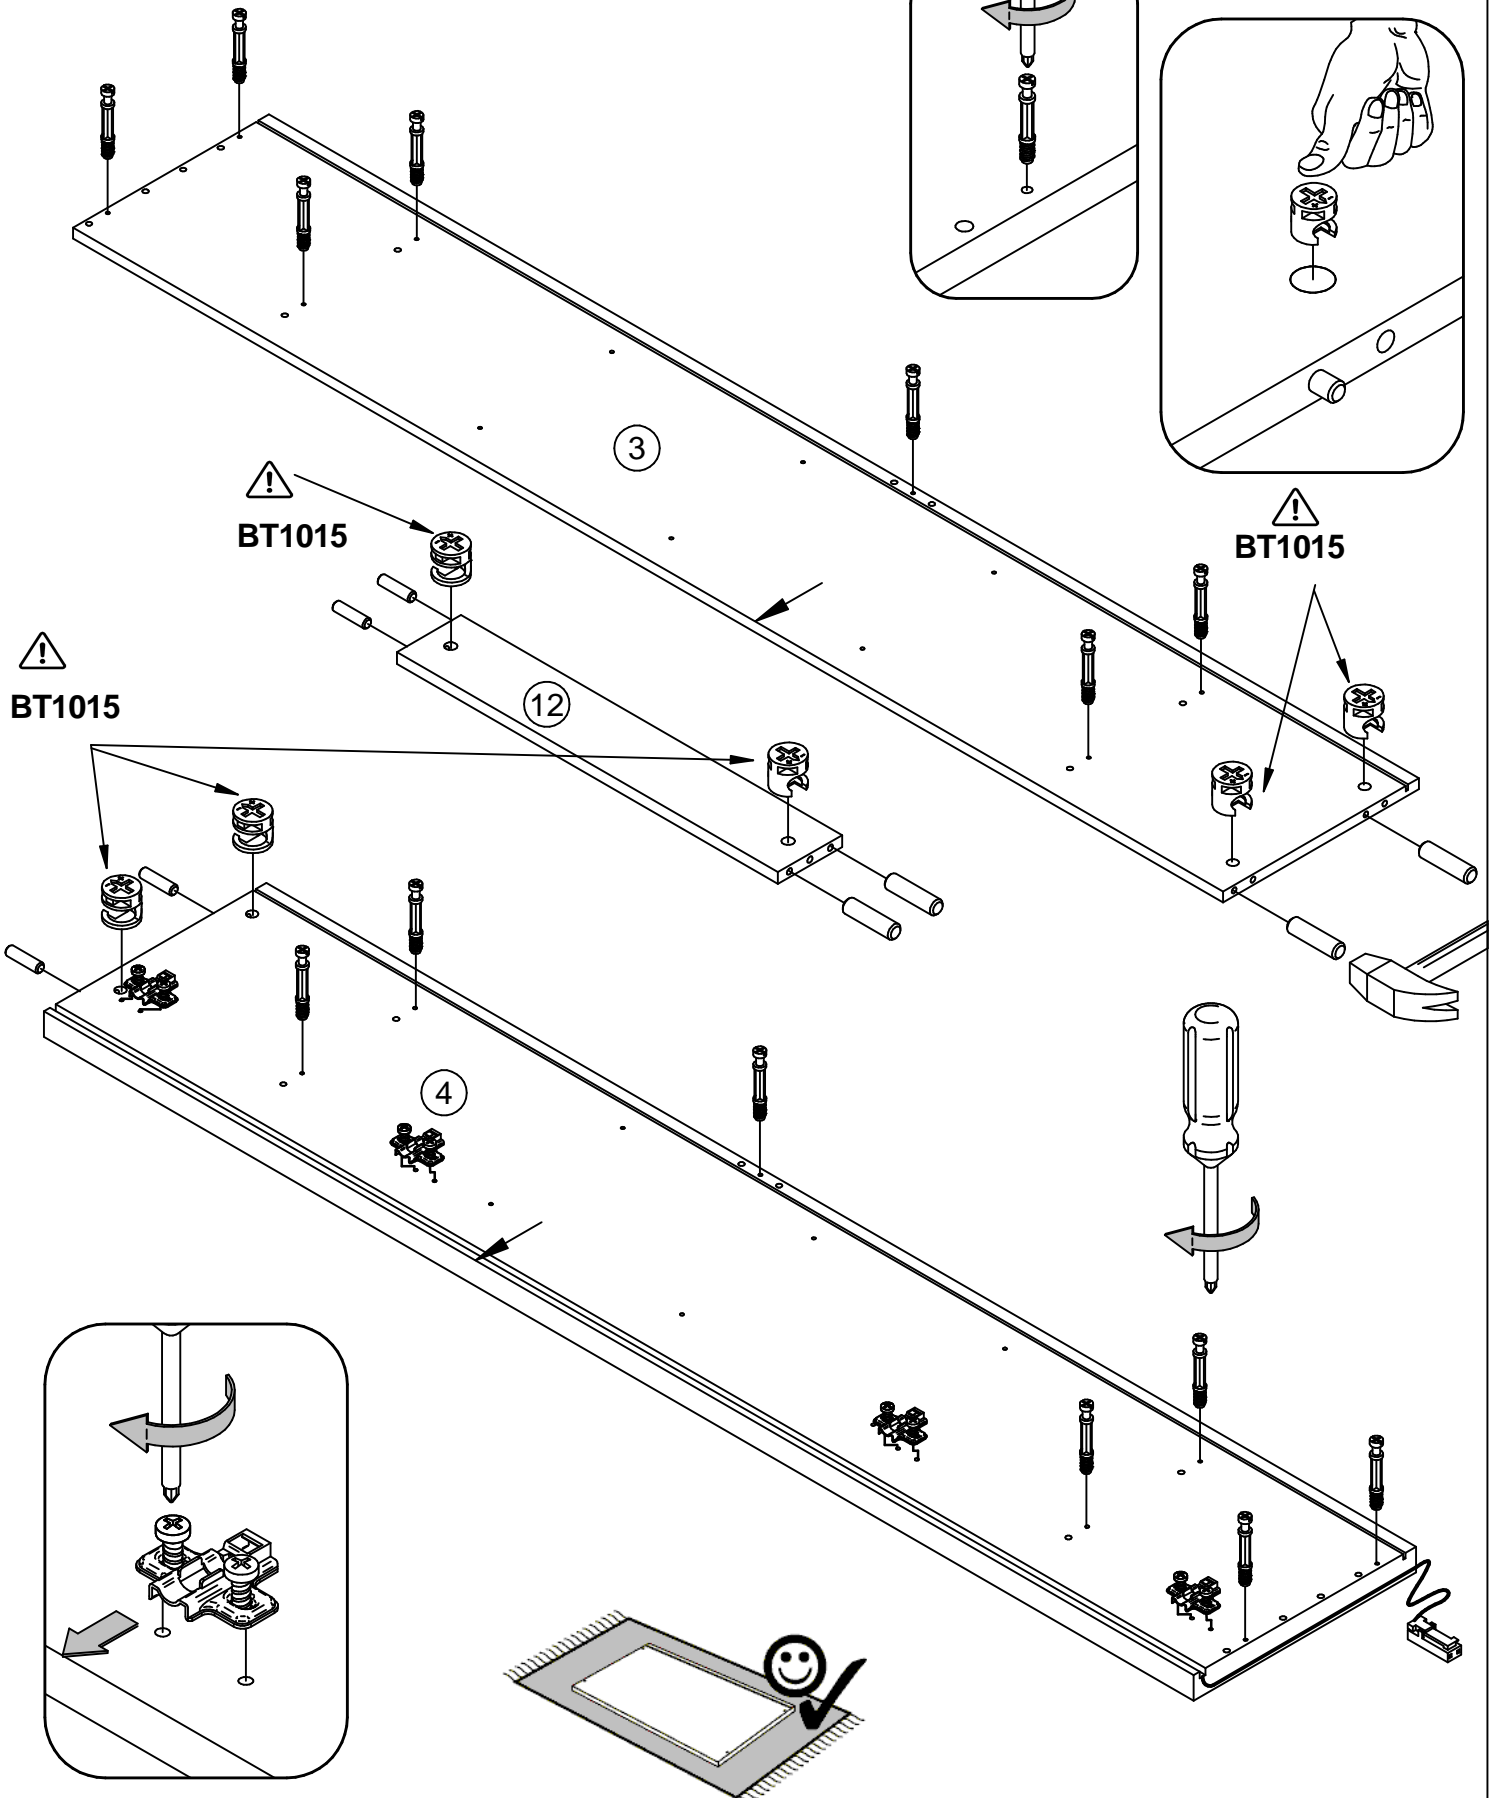

Eleganza

3044HW Wotaneiche
(Rustica Oak)

12

 BT1015 x14	 BT1016 x4	 MM1016 11mm x18	 MM1121 Ø8x30 x24	 BT1142 x4	 MM1048 Ø2.7x20 x8	 BT50585 x12	 BT50497 60x40x20 x4	 MM1102 Ø4x25 x8
 MM1134 Ø4x15 x6	 BT51367 Ø9x6 x6	 BT1089 x6	 MM1046 Ø3.5x13 x10	 BT51346 K=16 x3	 BT51347 K=16 x1	 BT51349 H=2 x4	 BT51332 BA=128 x1	 MM1022 M4x24 x2
 MM1070 Ø7x1.5 x2	 BT1121 x1	 ZU50923B_Trafo x1	 MM1018 x1	 BT50163.xxx Ø8 x1				

1.

BT1016  ! x4	MM1121  Ø8x30 x16	MM1016  11mm x4	MM1018  x1	BT1015  ! x8
---	---	---	---	---

2.

BT1015  ! x6	MM1016  11mm x14	MM1121  Ø8x30 x8	BT51349  H=2 x4
--	---	---	--

3.

MM1134	BT51367
	
Ø4x15	Ø9x6
x6	x6

4.

MM1046	BT51346	BT51347	MM1070	BT1089
				
Ø3,5x13	K=16	K=16	Ø7x1,5	
x8	x3	x1	x2	x6

5.

6.

7.

BT1142  x4	MM1048  x8 Ø2,7x20
BT50497  60x40x20 x4	
MM1102  x8 Ø4x25	

8. BT50163.xxx

 Ø8
 x3

9.

BT50585  x12	BT51332 BA=128  x1	MM1022 M4x24  x2
--	---	---

10.

11.

BT1121 	MM1046 	ZU50323B_Trafo 
x1	x2 Ø3,5x13	x1