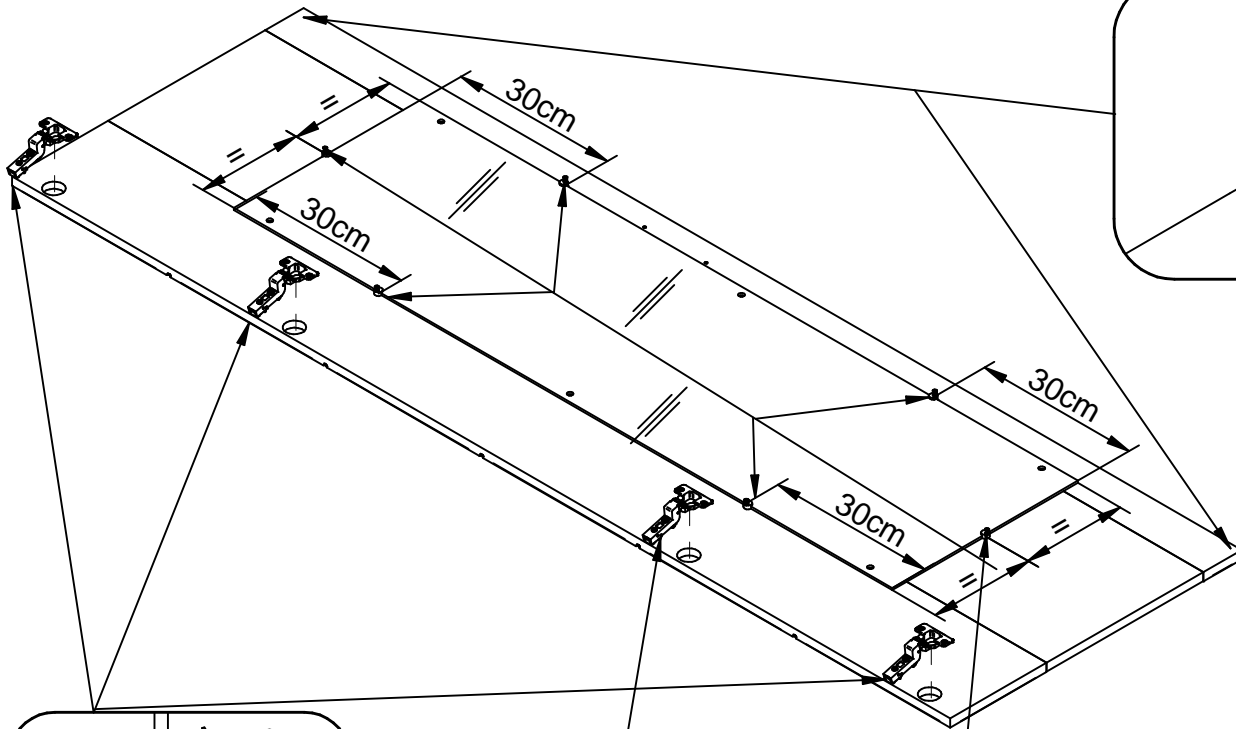

Eleganza

3044HW Wotaneiche
(Rustica Oak)

12

 BT1015 x14	 BT1016 x4	 MM1016 11mm x18	 MM1121 Ø8x30 x24	 BT1142 x4	 MM1048 Ø2.7x20 x8	 BT50585 x12	 BT50497 60x40x20 x4	 MM1102 Ø4x25 x8
 MM1134 Ø4x15 x6	 BT51367 Ø9x6 x6	 BT1089 x6	 MM1046 Ø3.5x13 x10	 BT51346 K=16 x3	 BT51347 K=16 x1	 BT51349 H=2 x4	 BT51332 BA=128 x1	 MM1022 M4x24 x2
 MM1070 Ø7x1.5 x2	 BT1121 x1	 ZU50923B_Trafo x1	 MM1018 x1	 BT50163.xxx Ø8 x1				

1.

BT1016  ! x4	MM1121  Ø8x30 x16	MM1016  11mm x4	MM1018  x1	BT1015  ! x8
---	---	---	---	---

2.

BT1015  ! x6	MM1016  11mm x14	MM1121  Ø8x30 x8	BT51349  H=2 x4
--	---	---	--

3.

MM1134	BT51367
	
Ø4x15	Ø9x6
x6	x6

4.

MM1046	BT51346	BT51347	MM1070	BT1089
				
Ø3,5x13	K=16	K=16	Ø7x1,5	
x8	x3	x1	x2	x6

5.

6.

7.

BT1142  x4	MM1048  x8 Ø2,7x20
BT50497  60x40x20 x4	
MM1102  x8 Ø4x25	

8. BT50163.xxx

 Ø8
 x3