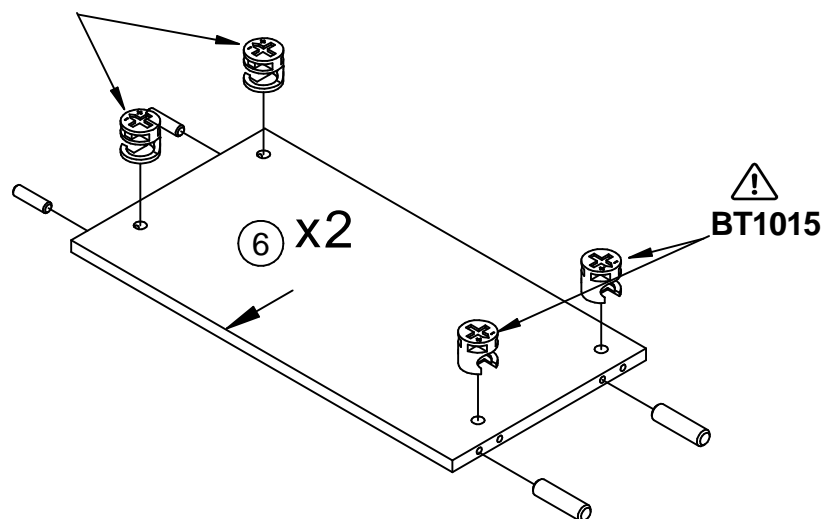

Eleganza

3044HW Wotaneiche
(Rustica Oak)

12

 BT1015 x14	 BT1016 x4	 MM1016 11mm x18	 MM1121 Ø8x30 x24	 BT1142 x4	 MM1048 Ø2.7x20 x8	 BT50585 x12	 BT50497 60x40x20 x4	 MM1102 Ø4x25 x8
 MM1134 Ø4x15 x6	 BT51367 Ø9x6 x6	 BT1089 x6	 MM1046 Ø3.5x13 x10	 BT51346 K=16 x3	 BT51347 K=16 x1	 BT51349 H=2 x4	 BT51332 BA=128 x1	 MM1022 M4x24 x2
 MM1070 Ø7x1.5 x2	 BT1121 x1	 ZU50923B_Trafo x1	 MM1018 x1	 BT50163.xxx Ø8 x1				

1.

BT1016  ! x4	MM1121  Ø8x30 x16	MM1016  11mm x4	MM1018  x1	BT1015  ! x8
---	---	---	---	---

2.

BT1015  ! x6	MM1016  11mm x14	MM1121  Ø8x30 x8	BT51349  H=2 x4
--	---	---	--

3.

MM1134	BT51367
	
Ø4x15	Ø9x6
x6	x6

4.

MM1046	BT51346	BT51347	MM1070	BT1089
				
Ø3,5x13	K=16	K=16	Ø7x1,5	
x8	x3	x1	x2	x6

5.

6.

7.

BT1142  x4	MM1048  x8 Ø2,7x20
BT50497  60x40x20 x4	
MM1102  x8 Ø4x25	

8. BT50163.xxx

 Ø8
 x3

9.

BT50585  x12	BT51332 BA=128  x1	MM1022 M4x24  x2
--	---	---

10.

11.

BT1121 	MM1046 	ZU50323B_Trafo 
x1	x2 Ø3,5x13	x1