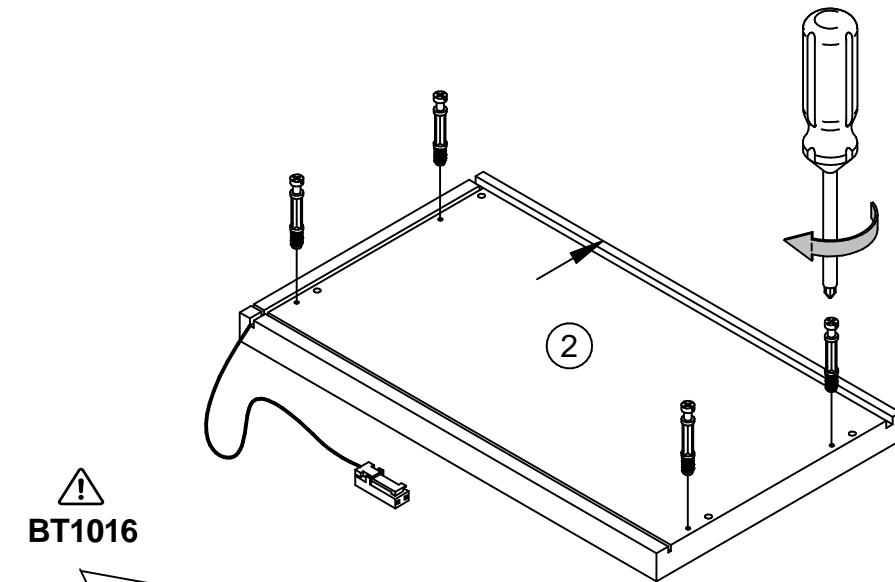

Eleganza

3044HW Wotaneiche
(Rustica Oak)

12

 BT1015 x14	 BT1016 x4	 MM1016 11mm x18	 MM1121 Ø8x30 x24	 BT1142 x4	 MM1048 Ø2.7x20 x8	 BT50585 x12	 BT50497 60x40x20 x4	 MM1102 Ø4x25 x8
 MM1134 Ø4x15 x6	 BT51367 Ø9x6 x6	 BT1089 x6	 MM1046 Ø3.5x13 x10	 BT51346 K=16 x3	 BT51347 K=16 x1	 BT51349 H=2 x4	 BT51332 BA=128 x1	 MM1022 M4x24 x2
 MM1070 Ø7x1.5 x2	 BT1121 x1	 ZU50923B_Trafo x1	 MM1018 x1	 BT50163.xxx Ø8 x1				

1.

BT1016  ! x4	MM1121  Ø8x30 x16	MM1016  11mm x4	MM1018  x1	BT1015  ! x8
---	---	---	---	---

2.

BT1015  ! x6	MM1016  11mm x14	MM1121  Ø8x30 x8	BT51349  H=2 x4
--	---	---	--

3.

MM1134	BT51367
	
Ø4x15	Ø9x6
x6	x6

4.

MM1046	BT51346	BT51347	MM1070	BT1089
				
Ø3,5x13	K=16	K=16	Ø7x1,5	
x8	x3	x1	x2	x6

5.

6.

7.

BT1142  x4	MM1048  x8 Ø2,7x20
BT50497  60x40x20 x4	
MM1102  x8 Ø4x25	

8. BT50163.xxx

 Ø8
 x3