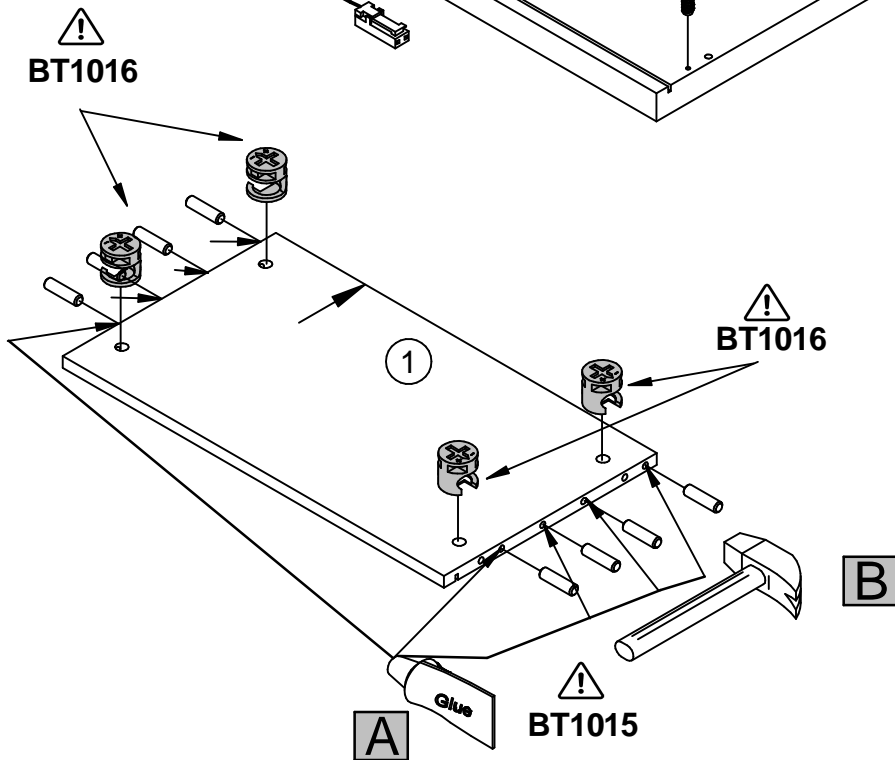

Eleganza

3044HW Wotaneiche
(Rustica Oak)

12

 BT1015 x14	 BT1016 x4	 MM1016 11mm x18	 MM1121 Ø8x30 x24	 BT1142 x4	 MM1048 Ø2.7x20 x8	 BT50585 x12	 BT50497 60x40x20 x4	 MM1102 Ø4x25 x8
 MM1134 Ø4x15 x6	 BT51367 Ø9x6 x6	 BT1089 x6	 MM1046 Ø3.5x13 x10	 BT51346 K=16 x3	 BT51347 K=16 x1	 BT51349 H=2 x4	 BT51332 BA=128 x1	 MM1022 M4x24 x2
 MM1070 Ø7x1.5 x2	 BT1121 x1	 ZU50923B_Trafo x1	 MM1018 x1	 BT50163.xxx Ø8 x1				

1.

BT1016  ! x4	MM1121  Ø8x30 x16	MM1016  11mm x4	MM1018  x1	BT1015  ! x8
---	---	---	---	---

2.

BT1015  ! x6	MM1016  11mm x14	MM1121  Ø8x30 x8	BT51349  H=2 x4
--	---	---	--

3.

MM1134	BT51367
	
Ø4x15	Ø9x6
x6	x6

4.

MM1046	BT51346	BT51347	MM1070	BT1089
				
Ø3,5x13	K=16	K=16	Ø7x1,5	
x8	x3	x1	x2	x6

5.

6.

7.

BT1142  x4	MM1048  x8 Ø2,7x20
BT50497  60x40x20 x4	
MM1102  x8 Ø4x25	

8. BT50163.xxx

 Ø8
 x3

9.

BT50585  x12	BT51332 BA=128  x1	MM1022 M4x24  x2
--	---	---

10.

11.

BT1121 	MM1046 	ZU50323B_Trafo 
x1	x2 Ø3,5x13	x1