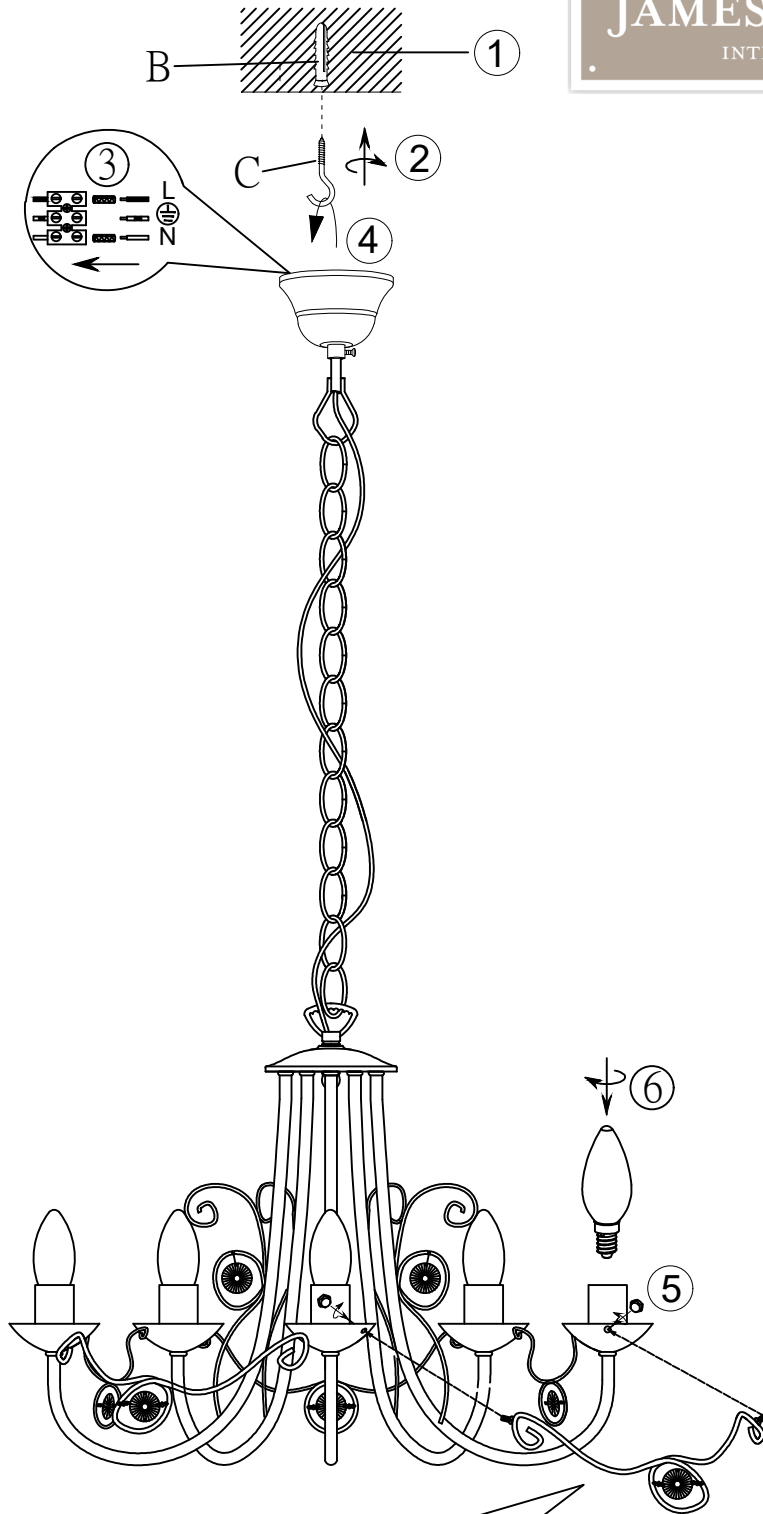

40730024

JAMES WOOD
INTERIOR

spare parts		
code	part	item no.
B	X1pc	40730024
C	X1pc	40730024

D	X5pcs	40730024
---	-------	----------