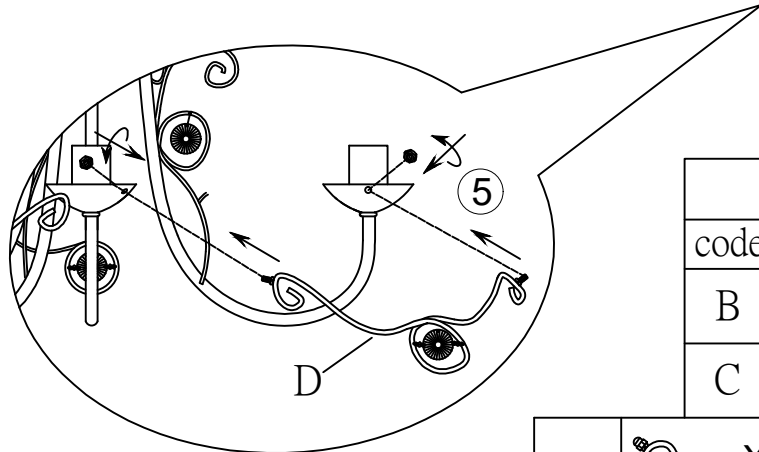

40730024

JAMES WOOD
INTERIOR

spare parts		
code	part	item no.
B	X1pc	40730024
C	X1pc	40730024

D	X5pcs	40730024
---	-------	----------