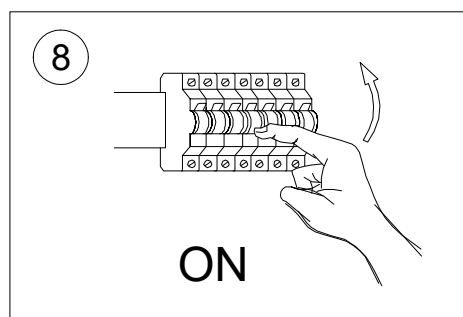

C17605MX / 82272064

Luca
BESSONI

MX Logistika SL, spol.s.r.o
ROZNAVSKA 32
SK-82104 BRATISLAVA
Slovakia
UID: SK2022467568
www.moebelix.com
info@moebelix.at