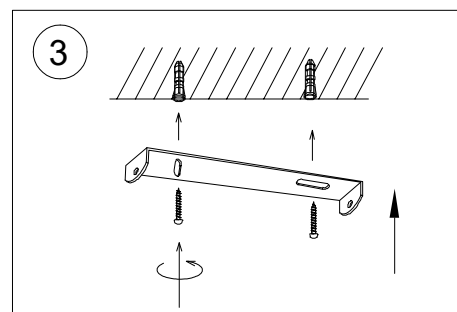

C17605MX / 82272064

Luca
BESSONI

MX Logistika SL, spol.s.r.o
ROZNAVSKA 32
SK-82104 BRATISLAVA
Slovakia
UID: SK2022467568
www.moebelix.com
info@moebelix.at