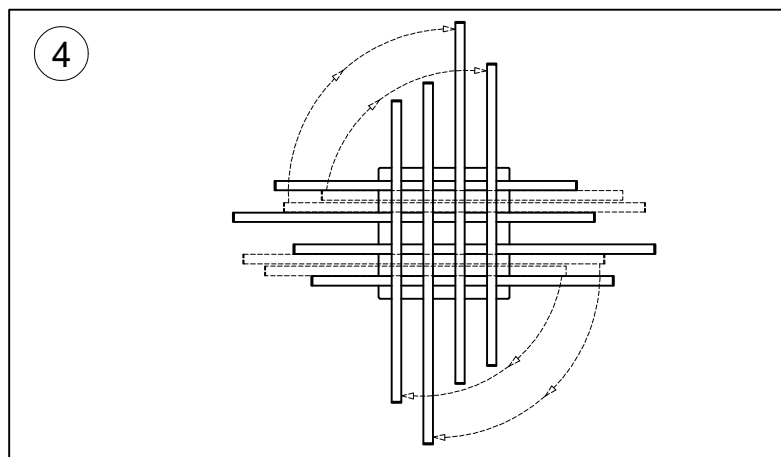

C17605MX / 82272064

Luca
BESSONI

MX Logistika SL, spol.s.r.o
ROZNAVSKA 32
SK-82104 BRATISLAVA
Slovakia
UID: SK2022467568
www.moebelix.com
info@moebelix.at