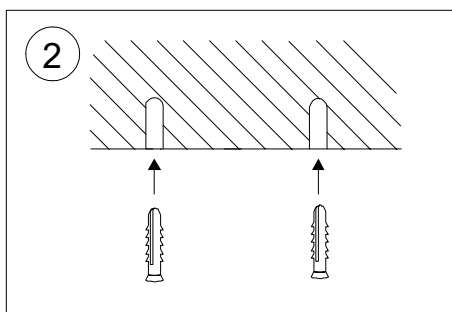

C17605MX / 82272064

Luca
BESSONI

MX Logistika SL, spol.s.r.o
ROZNAVSKA 32
SK-82104 BRATISLAVA
Slovakia
UID: SK2022467568
www.moebelix.com
info@moebelix.at