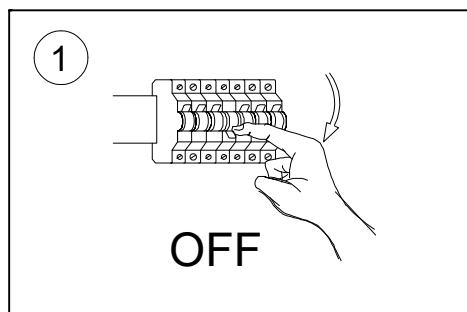

C17605MX / 82272064

Luca
BESSONI

MX Logistika SL, spol.s.r.o
ROZNAVSKA 32
SK-82104 BRATISLAVA
Slovakia
UID: SK2022467568
www.moebelix.com
info@moebelix.at