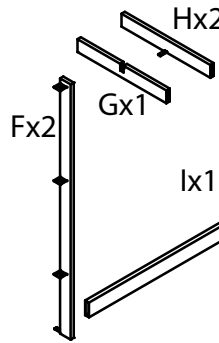

# Assembly Instruction / Montageanleitung

AI PABLO 1 BARSKI STO 83-937-07-M

Jx22  
M6x16