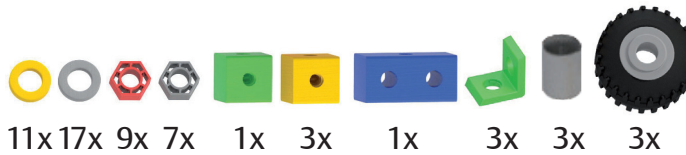

10

1x

1x

1x

1

2

- 1x yellow 1x7 Technic beam
- 1x yellow 1x3 Technic brick
- 1x blue 1x3 Technic brick
- 1x yellow Technic bush
- 1x red Technic pin
- 1x yellow Technic axle with grey stop

3

- 1x yellow 1x7 Technic beam
- 1x yellow 1x3 Technic beam
- 2x red Technic pins
- 2x grey Technic nuts
- 1x yellow Technic bush

4

5

6

- 2x 
- 1x 
- 8x 
- 2x 
- 2x 

7

- 1x 
- 1x 
- 1x 
- 1x 

8