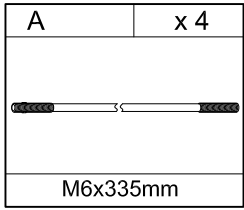

22390146-01
22390153-01

ARUBA
FRANZI
KONTEX

No.	Taille	Qté	Ctn no.
No.	Size	Qty	Ctn no.
No.	Tamaño	Cant	Ctn no.
1	1100x600x58mm	1	1
2	598x164x40mm	2	1
3	598x164x40mm	2	1
4	1098x598x8mm	1	1

1

2

3

4

5

C	x 4
	
M6x16mm	

D	x 4
	
Φ22mm	

E	x 1
	
4mm	