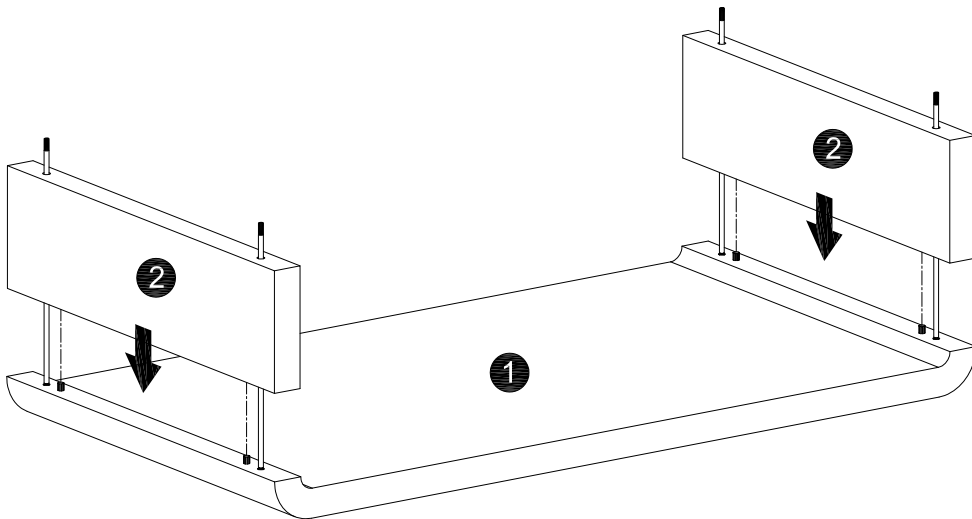

22390146-01
22390153-01

ARUBA
FRANZI
KONTEX

No.	Taille	Qté	Ctn no.
No.	Size	Qty	Ctn no.
No.	Tamaño	Cant	Ctn no.
1	1100x600x58mm	1	1
2	598x164x40mm	2	1
3	598x164x40mm	2	1
4	1098x598x8mm	1	1

1

2

3

4

5

C	x 4
	
M6x16mm	

D	x 4
	
Φ22mm	

E	x 1
	
4mm	