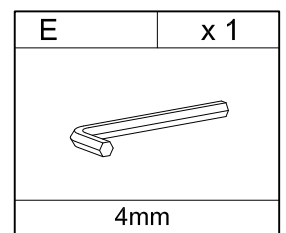

22390146-01
22390153-01

ARUBA
FRANZI
KONTEX

No.	Taille	Qté	Ctn no.
No.	Size	Qty	Ctn no.
No.	Tamaño	Cant	Ctn no.
1	1100x600x58mm	1	1
2	598x164x40mm	2	1
3	598x164x40mm	2	1
4	1098x598x8mm	1	1

1

2

3

4

5

C	x 4
	
M6x16mm	

D	x 4
	
Φ22mm	

E	x 1
	
4mm	