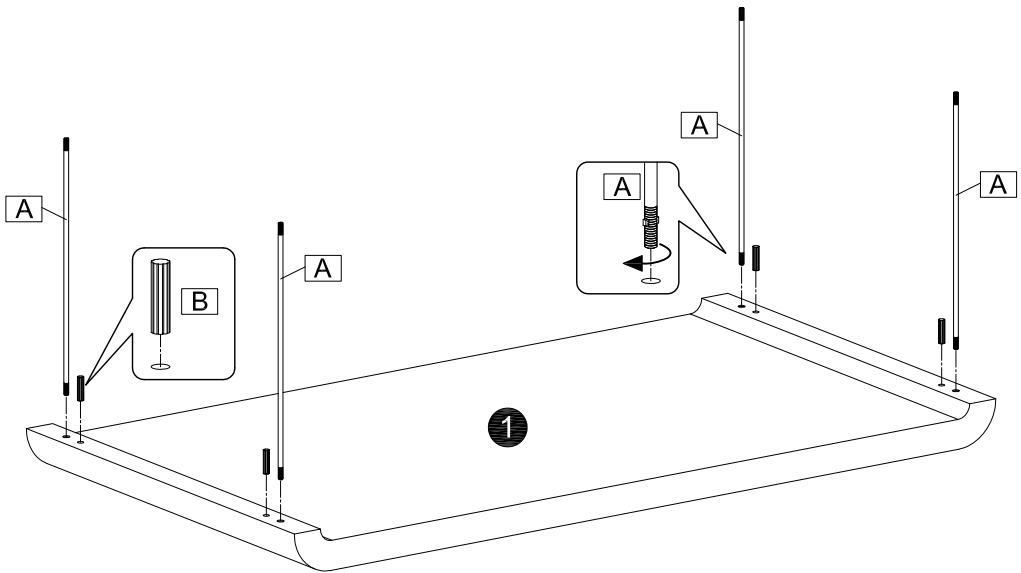

22390146-01
22390153-01

ARUBA
FRANZI
KONTEX

No.	Taille	Qté	Ctn no.
No.	Size	Qty	Ctn no.
No.	Tamaño	Cant	Ctn no.
1	1100x600x58mm	1	1
2	598x164x40mm	2	1
3	598x164x40mm	2	1
4	1098x598x8mm	1	1

1

2

3

4

5

C	x 4
	
M6x16mm	

D	x 4
	
Φ22mm	

E	x 1
	
4mm	