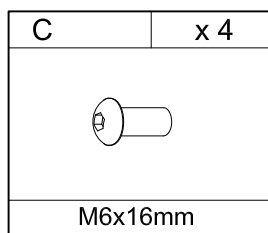

22390146-01
22390153-01

ARUBA
FRANZI
KONTEX

No.	Taille	Qté	Ctn no.
No.	Size	Qty	Ctn no.
No.	Tamaño	Cant	Ctn no.
1	1100x600x58mm	1	1
2	598x164x40mm	2	1
3	598x164x40mm	2	1
4	1098x598x8mm	1	1

1

2

3

4

5

C	x 4
	
M6x16mm	

D	x 4
	
Φ22mm	

E	x 1
	
4mm	