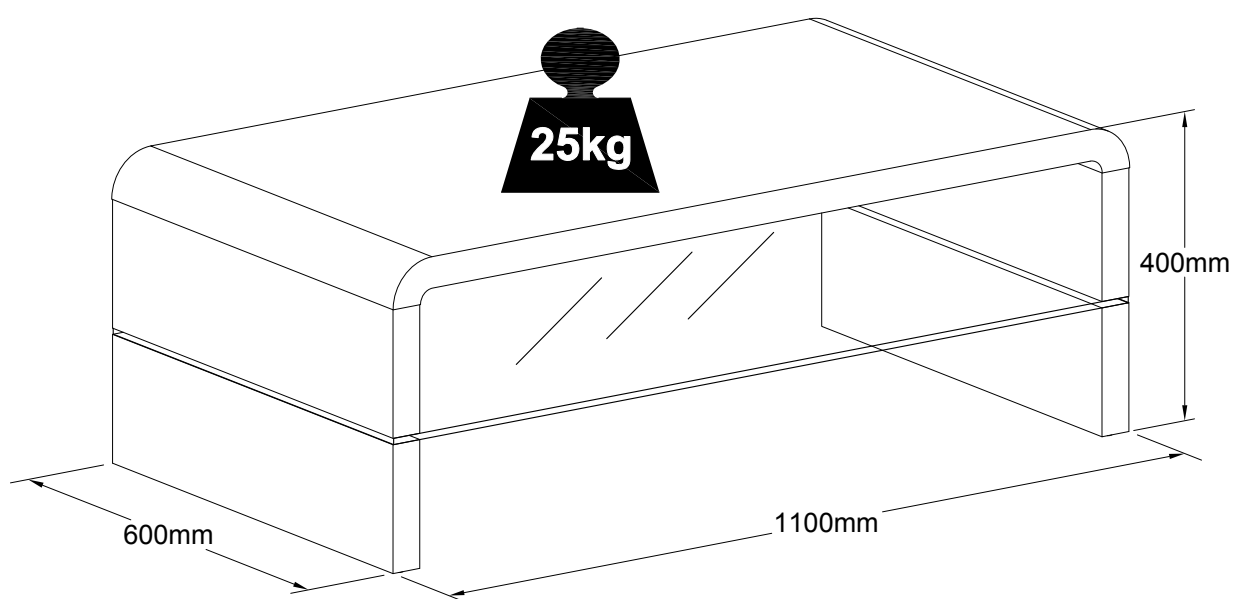

22390146-01
22390153-01

ARUBA
FRANZI
KONTEX

No.	Taille	Qté	Ctn no.
No.	Size	Qty	Ctn no.
No.	Tamaño	Cant	Ctn no.
1	1100x600x58mm	1	1
2	598x164x40mm	2	1
3	598x164x40mm	2	1
4	1098x598x8mm	1	1

1

2

3

4

5

C	x 4
	
M6x16mm	

D	x 4
	
Φ22mm	

E	x 1
	
4mm	