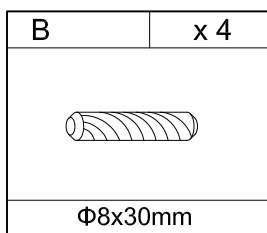

22390146-01
22390153-01

ARUBA
FRANZI
KONTEX

No.	Taille	Qté	Ctn no.
No.	Size	Qty	Ctn no.
No.	Tamaño	Cant	Ctn no.
1	1100x600x58mm	1	1
2	598x164x40mm	2	1
3	598x164x40mm	2	1
4	1098x598x8mm	1	1

1

2

3

4

5

C	x 4
	
M6x16mm	

D	x 4
	
Φ22mm	

E	x 1
	
4mm	