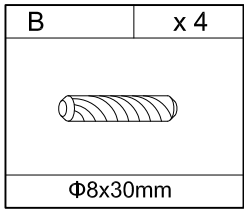

22390146-01
22390153-01

ARUBA
FRANZI
KONTEX

No.	Taille	Qté	Ctn no.
No.	Size	Qty	Ctn no.
No.	Tamaño	Cant	Ctn no.
1	1100x600x58mm	1	1
2	598x164x40mm	2	1
3	598x164x40mm	2	1
4	1098x598x8mm	1	1

1

2

3

4

5

C	x 4
	
M6x16mm	

D	x 4
	
Φ22mm	

E	x 1
	
4mm	