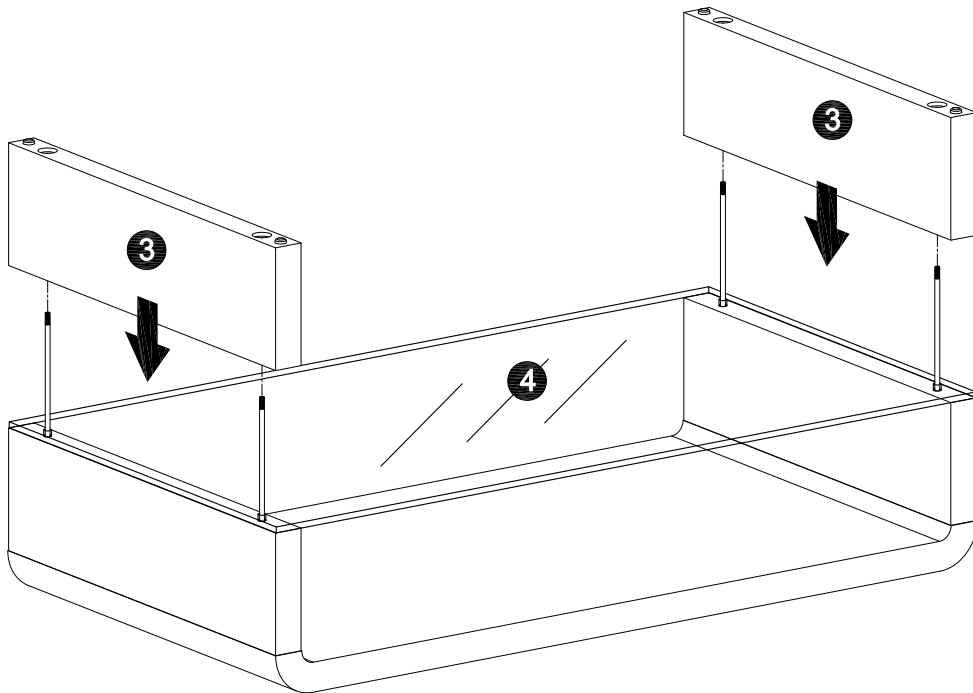

22390146-01
22390153-01

ARUBA
FRANZI
KONTEX

No.	Taille	Qté	Ctn no.
No.	Size	Qty	Ctn no.
No.	Tamaño	Cant	Ctn no.
1	1100x600x58mm	1	1
2	598x164x40mm	2	1
3	598x164x40mm	2	1
4	1098x598x8mm	1	1

1

2

3

4

5

C	x 4
	
M6x16mm	

D	x 4
	
Φ22mm	

E	x 1
	
4mm	