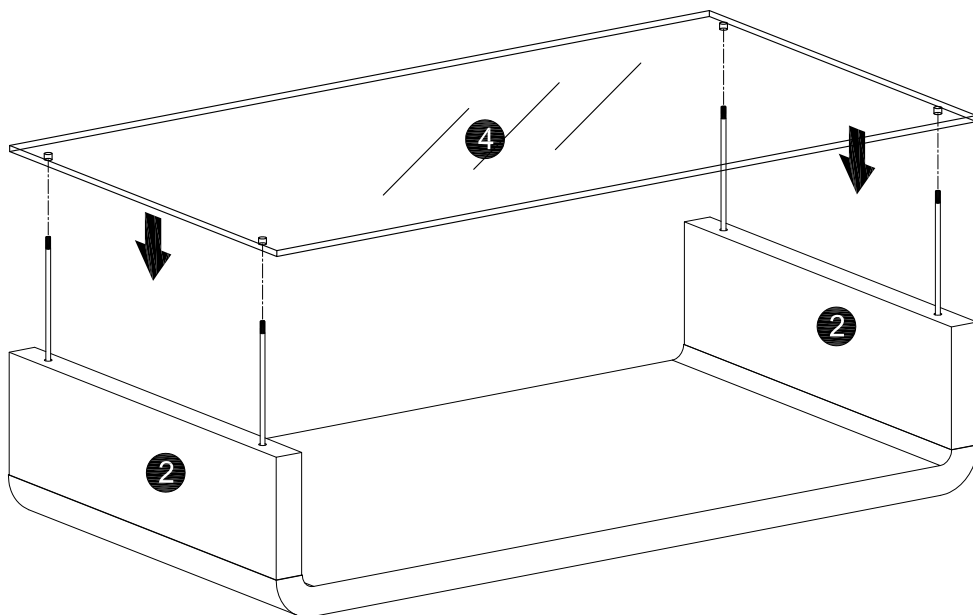

22390146-01
22390153-01

ARUBA
FRANZI
KONTEX

No.	Taille	Qté	Ctn no.
No.	Size	Qty	Ctn no.
No.	Tamaño	Cant	Ctn no.
1	1100x600x58mm	1	1
2	598x164x40mm	2	1
3	598x164x40mm	2	1
4	1098x598x8mm	1	1

1

2

3

4

5

C	x 4
	
M6x16mm	

D	x 4
	
Φ22mm	

E	x 1
	
4mm	