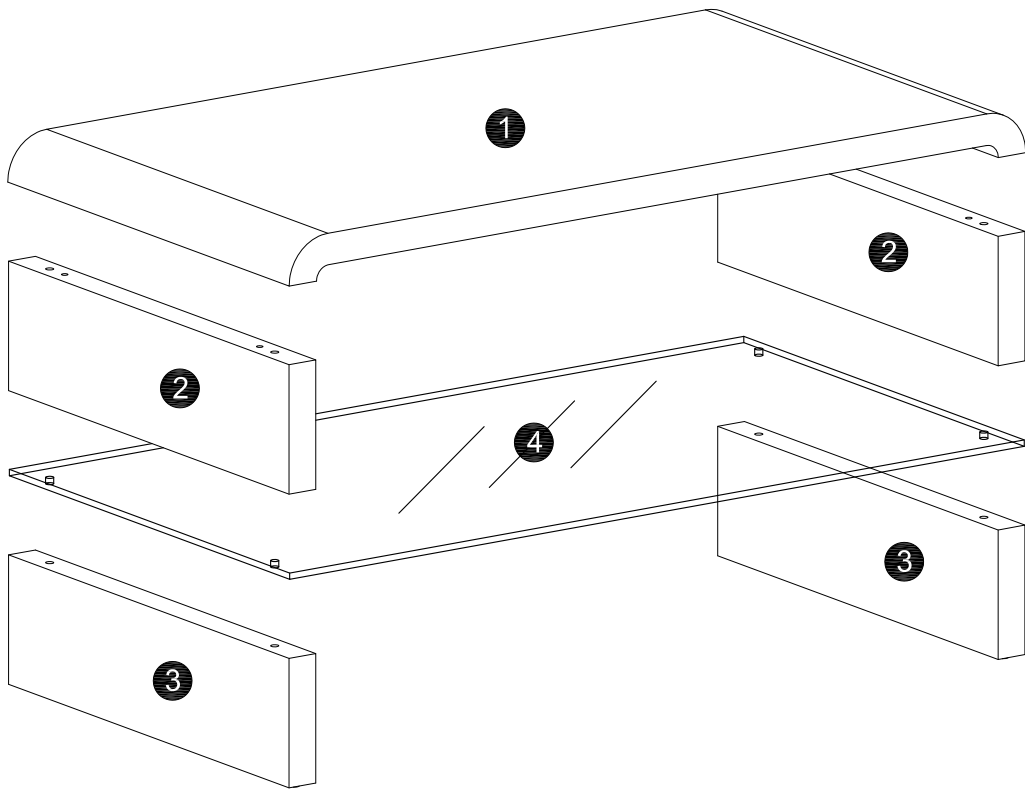

22390146-01
22390153-01

ARUBA
FRANZI
KONTEX

No.	Taille	Qté	Ctn no.
No.	Size	Qty	Ctn no.
No.	Tamaño	Cant	Ctn no.
1	1100x600x58mm	1	1
2	598x164x40mm	2	1
3	598x164x40mm	2	1
4	1098x598x8mm	1	1

1

2

3

4

5

C	x 4
	
M6x16mm	

D	x 4
	
Φ22mm	

E	x 1
	
4mm	