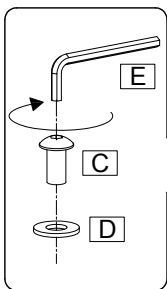

22390146-01
22390153-01

ARUBA
FRANZI
KONTEX

No.	Taille	Qté	Ctn no.
No.	Size	Qty	Ctn no.
No.	Tamaño	Cant	Ctn no.
1	1100x600x58mm	1	1
2	598x164x40mm	2	1
3	598x164x40mm	2	1
4	1098x598x8mm	1	1

1

2

3

4

5

C	x 4
	
M6x16mm	

D	x 4
	
Φ22mm	

E	x 1
	
4mm	