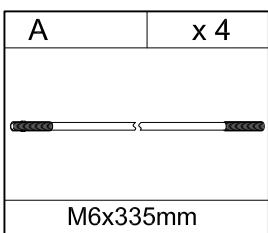

22390146-01
22390153-01

ARUBA
FRANZI
KONTEX

No.	Taille	Qté	Ctn no.
No.	Size	Qty	Ctn no.
No.	Tamaño	Cant	Ctn no.
1	1100x600x58mm	1	1
2	598x164x40mm	2	1
3	598x164x40mm	2	1
4	1098x598x8mm	1	1

1

2

3

4

5

C	x 4
	
M6x16mm	

D	x 4
	
Φ22mm	

E	x 1
	
4mm	