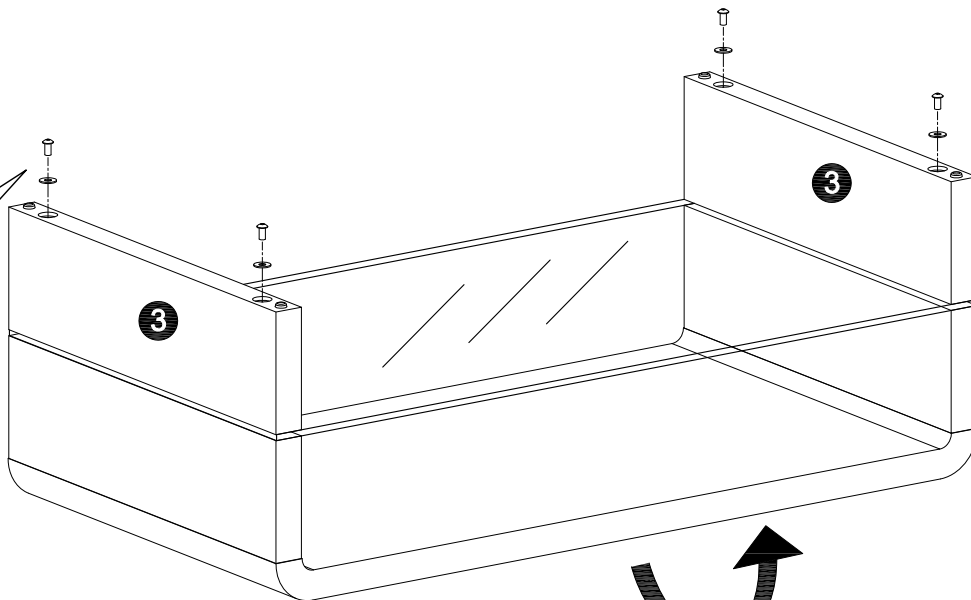

22390146-01
22390153-01

ARUBA
FRANZI
KONTEX

No.	Taille	Qté	Ctn no.
No.	Size	Qty	Ctn no.
No.	Tamaño	Cant	Ctn no.
1	1100x600x58mm	1	1
2	598x164x40mm	2	1
3	598x164x40mm	2	1
4	1098x598x8mm	1	1

1

2

3

4

5

C	x 4
	
M6x16mm	

D	x 4
	
Φ22mm	

E	x 1
	
4mm	