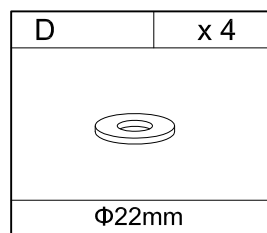

22390146-01
22390153-01

ARUBA
FRANZI
KONTEX

No.	Taille	Qté	Ctn no.
No.	Size	Qty	Ctn no.
No.	Tamaño	Cant	Ctn no.
1	1100x600x58mm	1	1
2	598x164x40mm	2	1
3	598x164x40mm	2	1
4	1098x598x8mm	1	1

1

2

3

4

5

C	x 4
	
M6x16mm	

D	x 4
	
Φ22mm	

E	x 1
	
4mm	