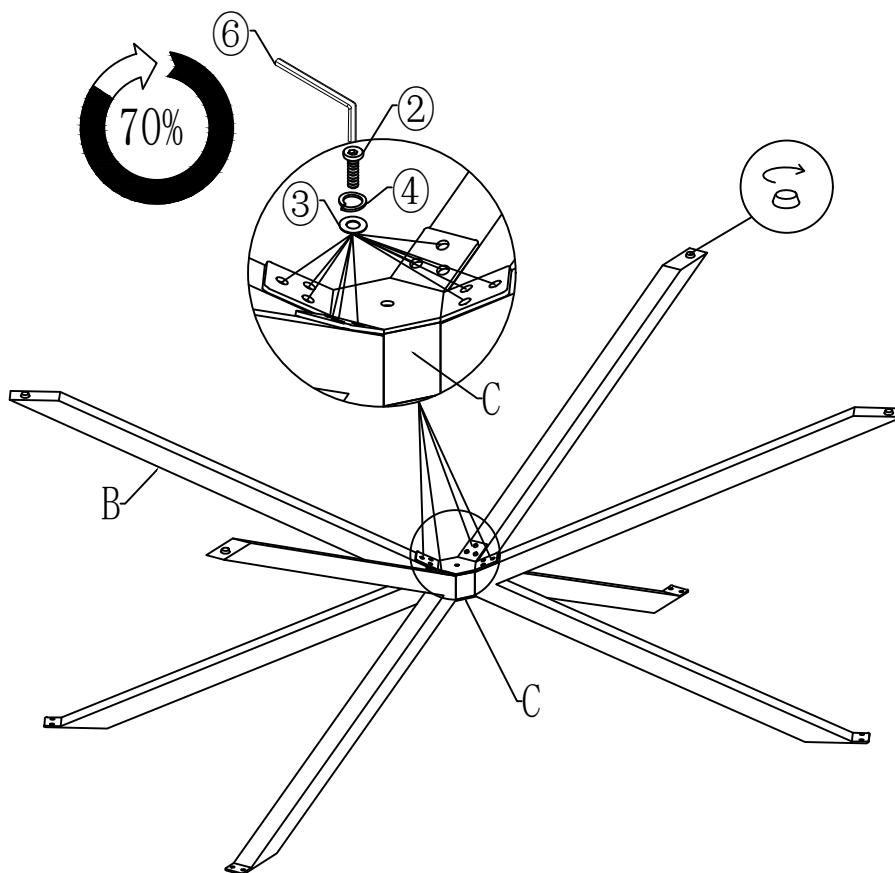

14670061/01

MX Logistika SL, spol. s.r.o
Roznavska 32
82104 Bratislava 2-Ruzinov
Slovakia

A x1	B x4	C x1	D x1	① x1	② x24
				 M8x85mm	 M8x20mm
③ x25	④ x24	⑤ x1	⑥ x1	⑦ x1	
 M8x18mm	 M8	 M8	 M6	 M8	

1

B	x4	C	x1	②	x12	③	x12	④	x12	⑥	x1
				M8x20mm		M8x18mm				M6	

2

②	x4	③	x4	④	x4	⑥	x1
M8x20mm		M8x18mm		M8		M6	

3

A	x1	②	x8	③	x8	④	x8	⑥	x1
			M8x20mm		M8x18mm		M8		M6

4

D	x1	①	x1	③	x1	⑤	x1	⑦	x1
			M8x85mm		M8x18mm		M8		M8

5

3/3