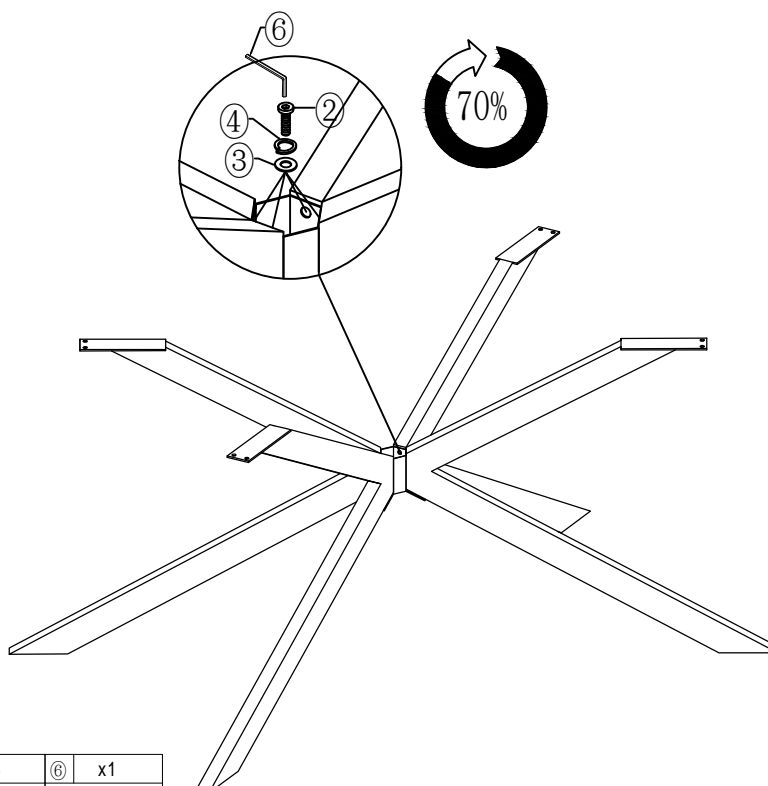

14670061/01

MX Logistika SL, spol. s.r.o
Roznavska 32
82104 Bratislava 2-Ruzinov
Slovakia

A x1	B x4	C x1	D x1	① x1	② x24
				 M8x85mm	 M8x20mm
③ x25	④ x24	⑤ x1	⑥ x1	⑦ x1	
 M8x18mm	 M8	 M8	 M6	 M8	

1

B	x4	C	x1	②	x12	③	x12	④	x12	⑥	x1
				M8x20mm		M8x18mm				M6	

2

②	x4	③	x4	④	x4	⑥	x1
M8x20mm		M8x18mm		M8		M6	

3

A	x1	②	x8	③	x8	④	x8	⑥	x1
			M8x20mm		M8x18mm		M8		M6

4

D	x1	①	x1	③	x1	⑤	x1	⑦	x1
			M8x85mm		M8x18mm		M8		M8

5

3/3