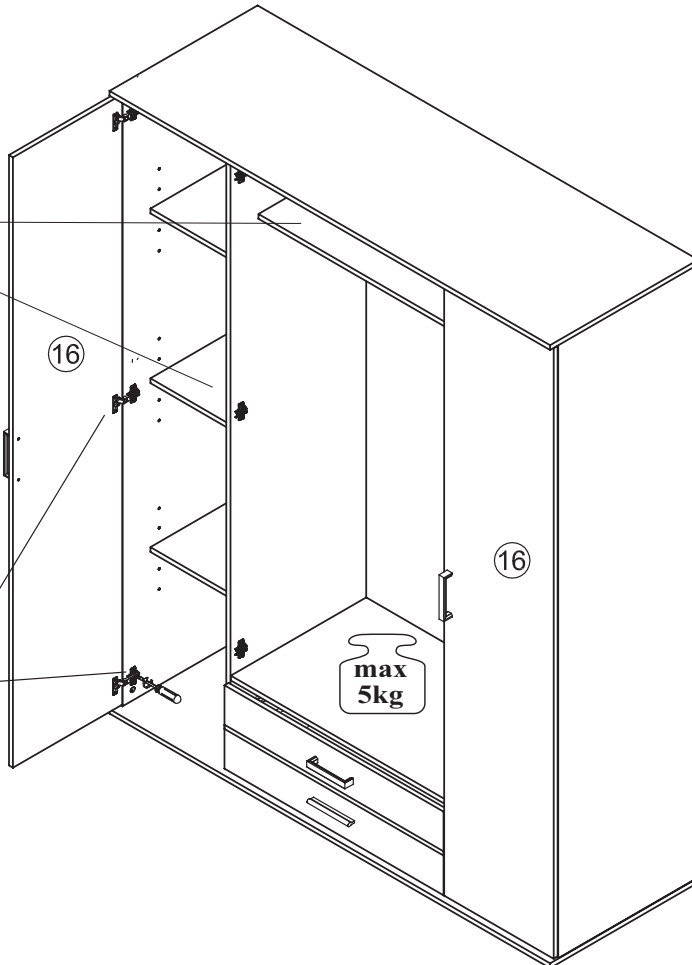

# CHICAGO Kleiderschrank 4- trg. 58-139-

1	x1	ca. 1592 x 535 x 16	1/3
2	x1	ca. 1918 x 504 x 16	2/3
3	x1	ca. 1918 x 504 x 16	2/3
4	x1	ca. 1918 x 504 x 16	2/3
5	x1	ca. 1918 x 504 x 16	2/3
6	x1	ca. 779 x 489 x 16	1/3
7	x2	ca. 1927 x 385 x 3	3/3
8	x2	ca. 1927 x 393 x 3	3/3
9	x1	ca. 1592 x 535 x 16	1/3

10	x6	ca. 375 x 390 x 16	1/3
11	x1	ca. 778 x 390 x 16	1/3
12	x2	ca. 792 x 137 x 16	1/3
13	x4	ca. 350 x 95 x 16	1/3
14	x2	ca. 724 x 95 x 16	1/3
15	x2	ca. 753 x 356 x 3	1/3
16	x2	ca. 1909 x 395 x 16	3/3
17	x2	ca. 1630 x 395 x 16	3/3

10

11

12

13

14

15

16

17

18

19

20

U 770 mm  
x1

21

max  
5kg

22

23