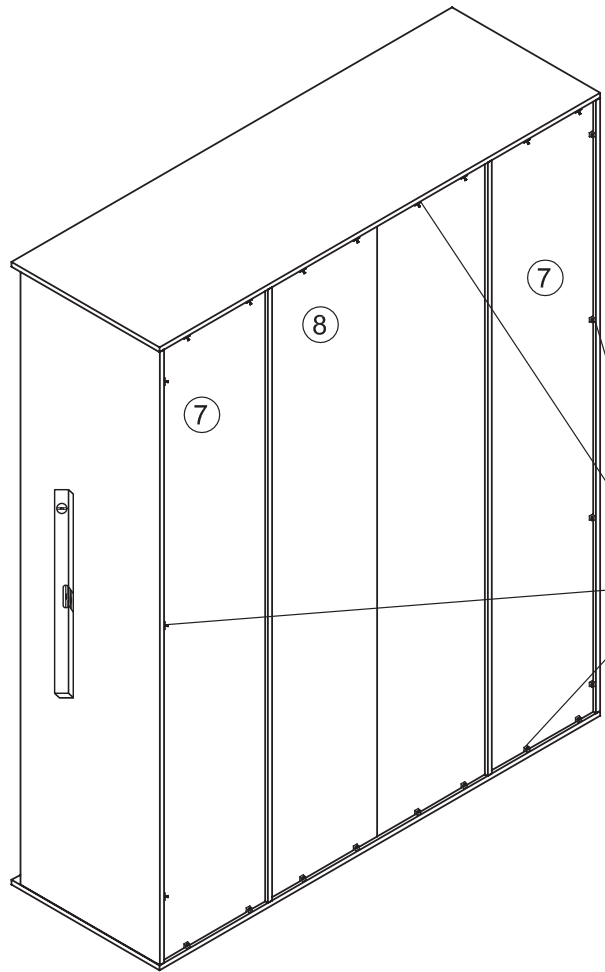

# CHICAGO Kleiderschrank 4- trg. 58-139-

1	x1	ca. 1592 x 535 x 16	1/3
2	x1	ca. 1918 x 504 x 16	2/3
3	x1	ca. 1918 x 504 x 16	2/3
4	x1	ca. 1918 x 504 x 16	2/3
5	x1	ca. 1918 x 504 x 16	2/3
6	x1	ca. 779 x 489 x 16	1/3
7	x2	ca. 1927 x 385 x 3	3/3
8	x2	ca. 1927 x 393 x 3	3/3
9	x1	ca. 1592 x 535 x 16	1/3

10	x6	ca. 375 x 390 x 16	1/3
11	x1	ca. 778 x 390 x 16	1/3
12	x2	ca. 792 x 137 x 16	1/3
13	x4	ca. 350 x 95 x 16	1/3
14	x2	ca. 724 x 95 x 16	1/3
15	x2	ca. 753 x 356 x 3	1/3
16	x2	ca. 1909 x 395 x 16	3/3
17	x2	ca. 1630 x 395 x 16	3/3

10

11

12

13

14

15

16

17

18

19

20

U 770 mm  
x1

21

max  
5kg

22

23