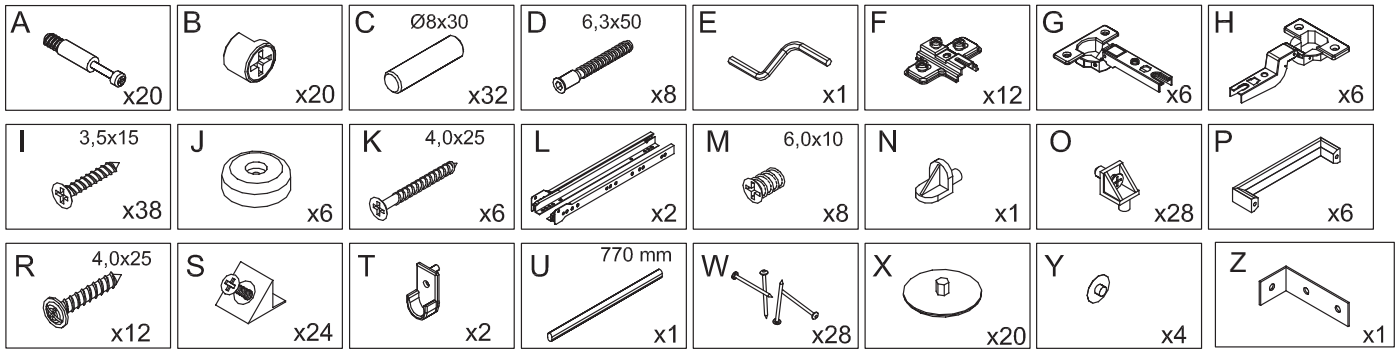

# CHICAGO Kleiderschrank 4- trg. 58-139-

1	x1	ca. 1592 x 535 x 16	1/3
2	x1	ca. 1918 x 504 x 16	2/3
3	x1	ca. 1918 x 504 x 16	2/3
4	x1	ca. 1918 x 504 x 16	2/3
5	x1	ca. 1918 x 504 x 16	2/3
6	x1	ca. 779 x 489 x 16	1/3
7	x2	ca. 1927 x 385 x 3	3/3
8	x2	ca. 1927 x 393 x 3	3/3
9	x1	ca. 1592 x 535 x 16	1/3

10	x6	ca. 375 x 390 x 16	1/3
11	x1	ca. 778 x 390 x 16	1/3
12	x2	ca. 792 x 137 x 16	1/3
13	x4	ca. 350 x 95 x 16	1/3
14	x2	ca. 724 x 95 x 16	1/3
15	x2	ca. 753 x 356 x 3	1/3
16	x2	ca. 1909 x 395 x 16	3/3
17	x2	ca. 1630 x 395 x 16	3/3

18

19

20

U 770 mm  
x1

21

max  
5kg

22

23