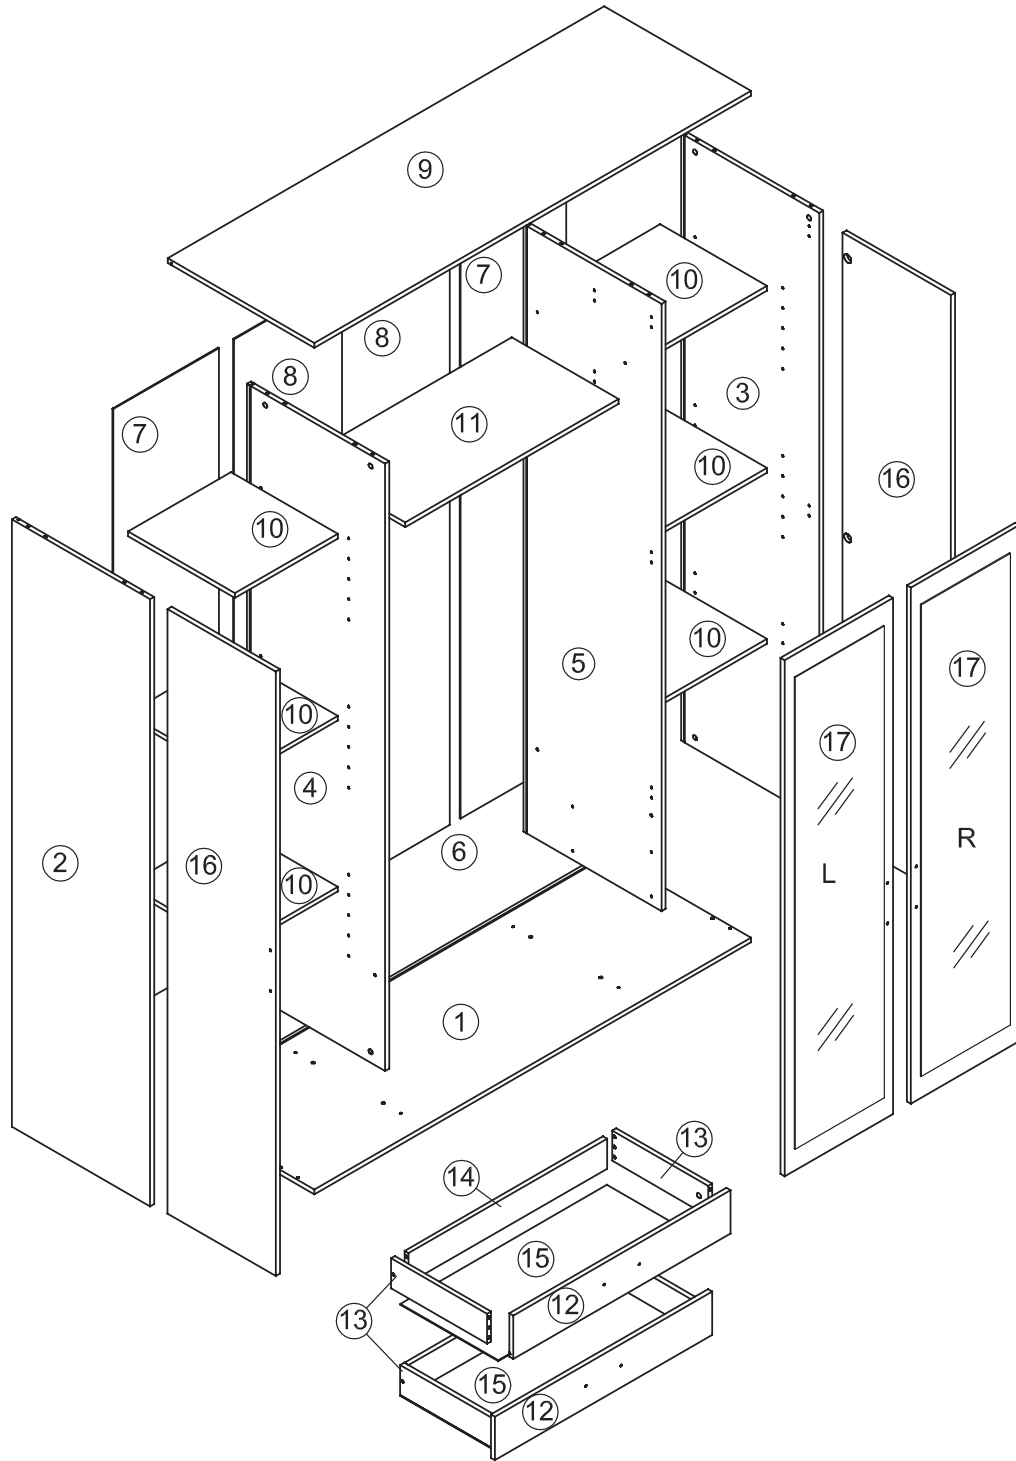

# CHICAGO Kleiderschrank 4- trg. 58-139-

1	x1	ca. 1592 x 535 x 16	1/3
2	x1	ca. 1918 x 504 x 16	2/3
3	x1	ca. 1918 x 504 x 16	2/3
4	x1	ca. 1918 x 504 x 16	2/3
5	x1	ca. 1918 x 504 x 16	2/3
6	x1	ca. 779 x 489 x 16	1/3
7	x2	ca. 1927 x 385 x 3	3/3
8	x2	ca. 1927 x 393 x 3	3/3
9	x1	ca. 1592 x 535 x 16	1/3

10	x6	ca. 375 x 390 x 16	1/3
11	x1	ca. 778 x 390 x 16	1/3
12	x2	ca. 792 x 137 x 16	1/3
13	x4	ca. 350 x 95 x 16	1/3
14	x2	ca. 724 x 95 x 16	1/3
15	x2	ca. 753 x 356 x 3	1/3
16	x2	ca. 1909 x 395 x 16	3/3
17	x2	ca. 1630 x 395 x 16	3/3