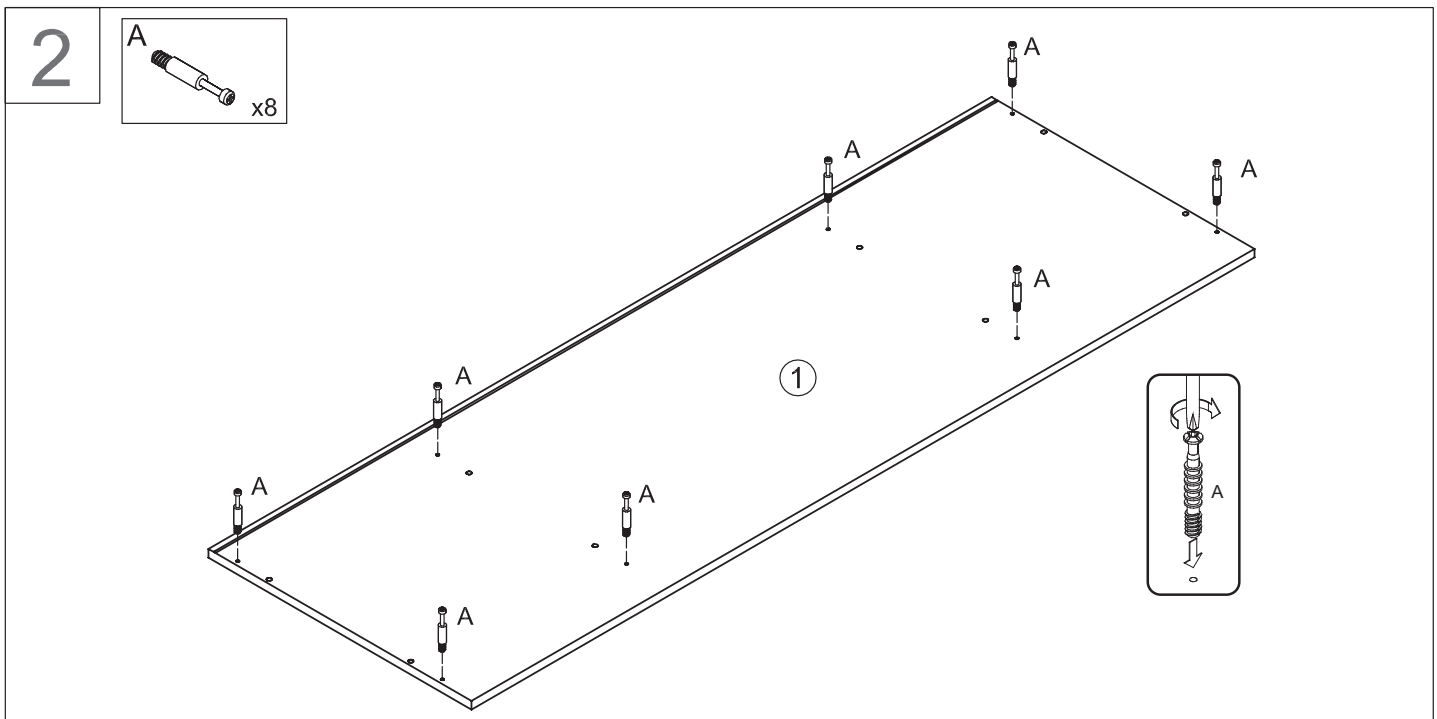

# CHICAGO Kleiderschrank 4- trg. 58-139-

1	x1	ca. 1592 x 535 x 16	1/3
2	x1	ca. 1918 x 504 x 16	2/3
3	x1	ca. 1918 x 504 x 16	2/3
4	x1	ca. 1918 x 504 x 16	2/3
5	x1	ca. 1918 x 504 x 16	2/3
6	x1	ca. 779 x 489 x 16	1/3
7	x2	ca. 1927 x 385 x 3	3/3
8	x2	ca. 1927 x 393 x 3	3/3
9	x1	ca. 1592 x 535 x 16	1/3

10	x6	ca. 375 x 390 x 16	1/3
11	x1	ca. 778 x 390 x 16	1/3
12	x2	ca. 792 x 137 x 16	1/3
13	x4	ca. 350 x 95 x 16	1/3
14	x2	ca. 724 x 95 x 16	1/3
15	x2	ca. 753 x 356 x 3	1/3
16	x2	ca. 1909 x 395 x 16	3/3
17	x2	ca. 1630 x 395 x 16	3/3

18

19

20

U 770 mm  
x1

21

max  
5kg

22

23