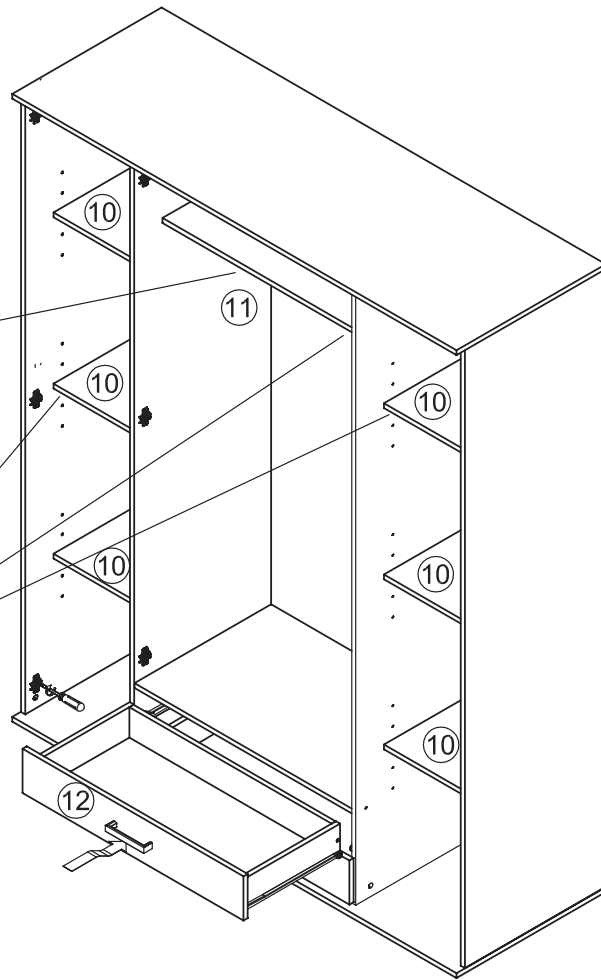

# CHICAGO Kleiderschrank 4- trg. 58-139-

1	x1	ca. 1592 x 535 x 16	1/3
2	x1	ca. 1918 x 504 x 16	2/3
3	x1	ca. 1918 x 504 x 16	2/3
4	x1	ca. 1918 x 504 x 16	2/3
5	x1	ca. 1918 x 504 x 16	2/3
6	x1	ca. 779 x 489 x 16	1/3
7	x2	ca. 1927 x 385 x 3	3/3
8	x2	ca. 1927 x 393 x 3	3/3
9	x1	ca. 1592 x 535 x 16	1/3

10	x6	ca. 375 x 390 x 16	1/3
11	x1	ca. 778 x 390 x 16	1/3
12	x2	ca. 792 x 137 x 16	1/3
13	x4	ca. 350 x 95 x 16	1/3
14	x2	ca. 724 x 95 x 16	1/3
15	x2	ca. 753 x 356 x 3	1/3
16	x2	ca. 1909 x 395 x 16	3/3
17	x2	ca. 1630 x 395 x 16	3/3

10

11

12

13

14

15

16

17

18

19

20

U 770 mm  
x1

21

max  
5kg

22

23