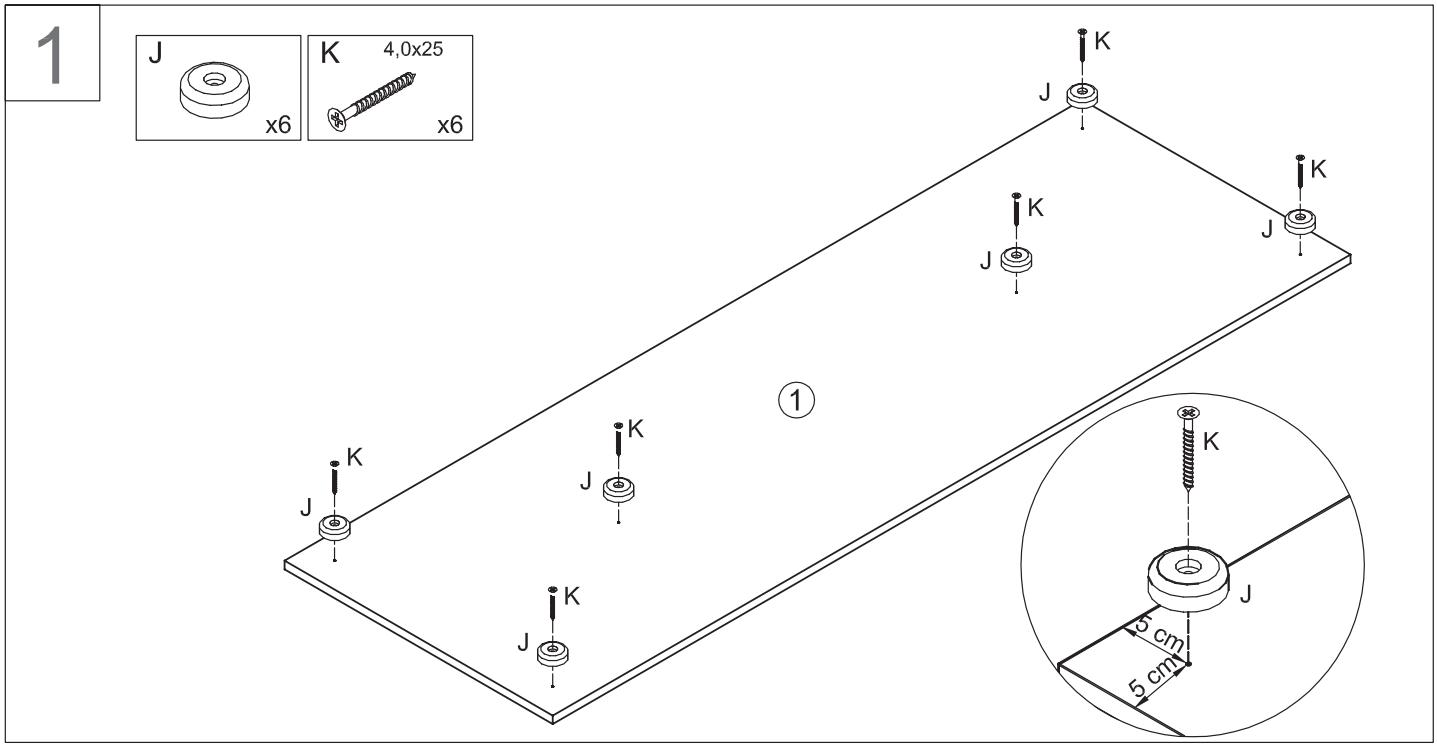

# CHICAGO Kleiderschrank 4- trg. 58-139-

1	x1	ca. 1592 x 535 x 16	1/3
2	x1	ca. 1918 x 504 x 16	2/3
3	x1	ca. 1918 x 504 x 16	2/3
4	x1	ca. 1918 x 504 x 16	2/3
5	x1	ca. 1918 x 504 x 16	2/3
6	x1	ca. 779 x 489 x 16	1/3
7	x2	ca. 1927 x 385 x 3	3/3
8	x2	ca. 1927 x 393 x 3	3/3
9	x1	ca. 1592 x 535 x 16	1/3

10	x6	ca. 375 x 390 x 16	1/3
11	x1	ca. 778 x 390 x 16	1/3
12	x2	ca. 792 x 137 x 16	1/3
13	x4	ca. 350 x 95 x 16	1/3
14	x2	ca. 724 x 95 x 16	1/3
15	x2	ca. 753 x 356 x 3	1/3
16	x2	ca. 1909 x 395 x 16	3/3
17	x2	ca. 1630 x 395 x 16	3/3

18

19

20

U 770 mm  
x1

21

max  
5kg

22

23