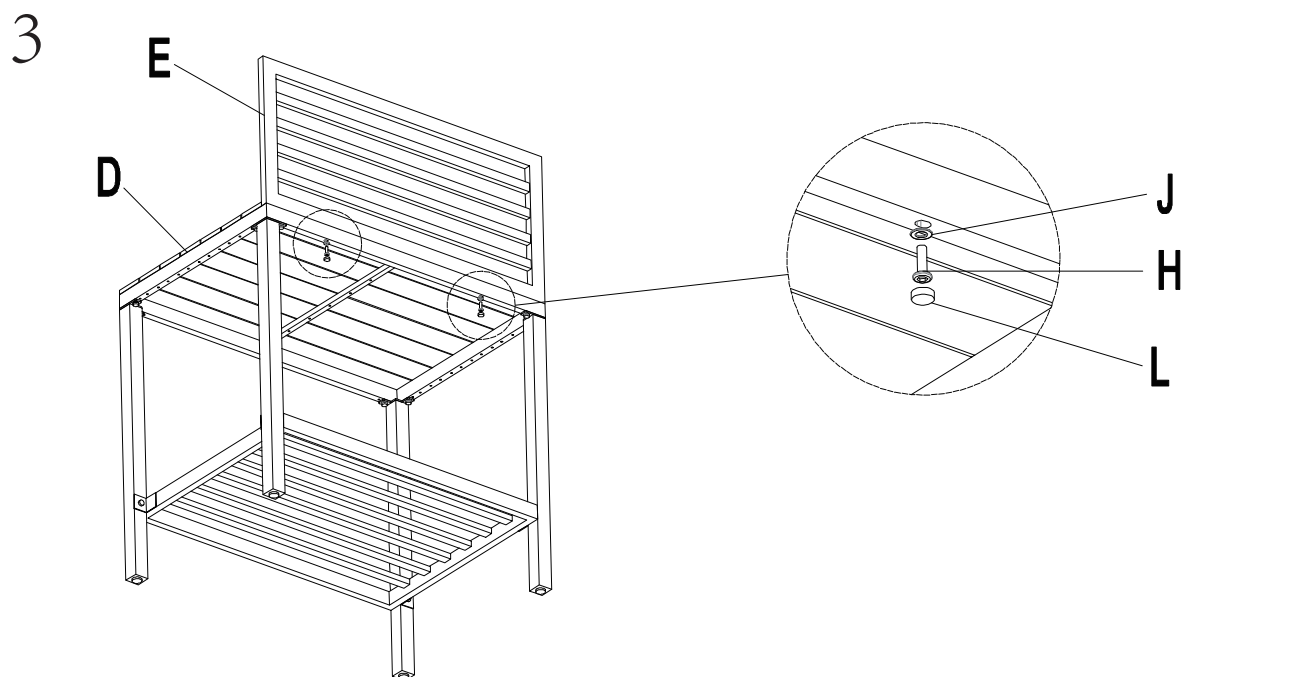

Montageanleitung
Assembly instructions

Valerian (Soul Kitchen I)

Alu Kitchen Table

Art. 24470023-01