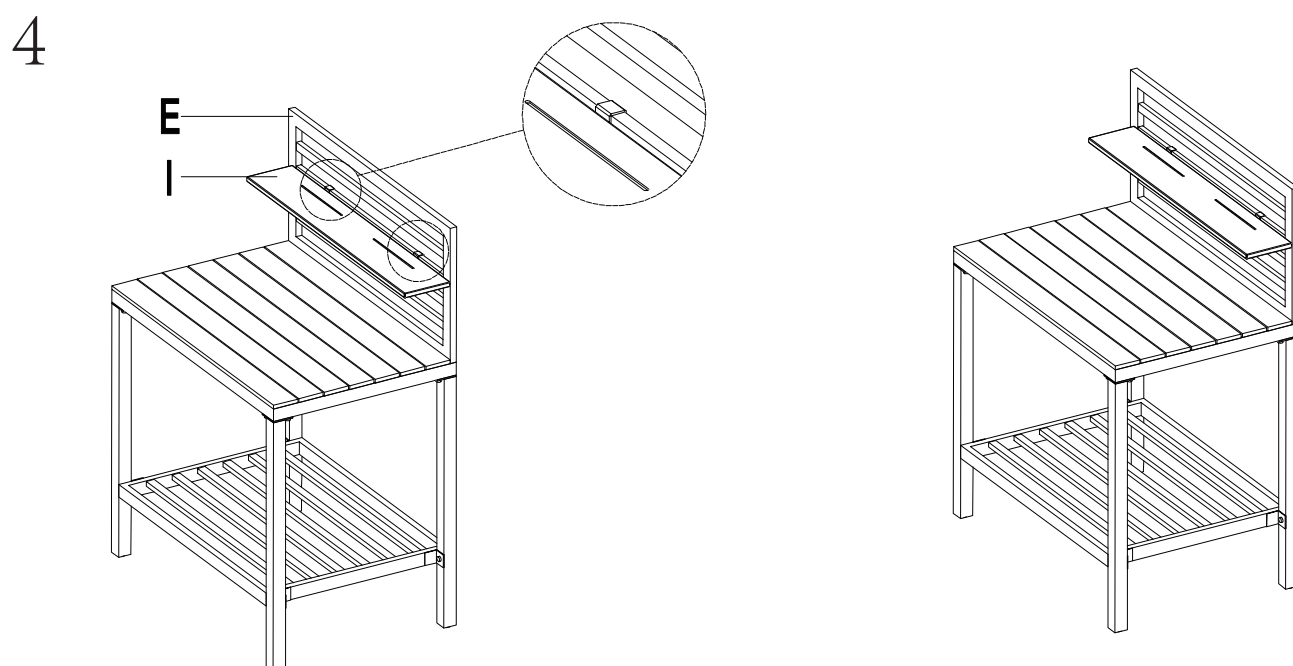

Montageanleitung  
Assembly instructions

***Valerian (Soul Kitchen I)***

*Alu Kitchen Table*

Art. 24470023-01

Montageanleitung  
Assembly instructions

**Valerian (Soul Kitchen I)**

Alu Kitchen Table

Art. 24470023-01

<b>A</b>		2
<b>B</b>		2
<b>C</b>		1
<b>D</b>		1
<b>E</b>		1
<b>G</b>	 M6*20mm	12
<b>H</b>	 M6*55mm	2
<b>I</b>		1
<b>J</b>		14
<b>K</b>		1
<b>L</b>		14

Montageanleitung  
Assembly instructions

**Valerian (Soul Kitchen I)**

Alu Kitchen Table

Art. 24470023-01

## **Valerian (Soul Kitchen I)**

Alu Kitchen Table

Art. 24470023-01

1

2