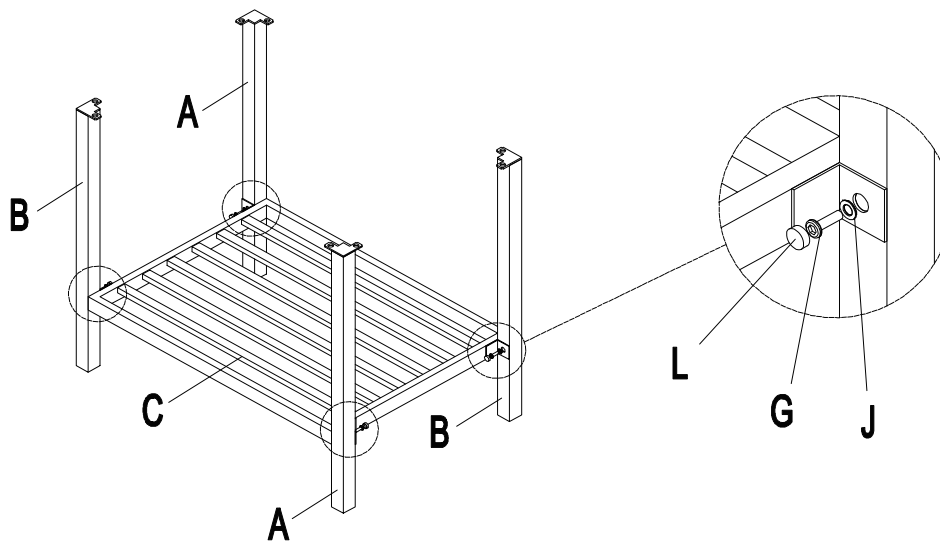

Montageanleitung Assembly instructions

Valerian (Soul Kitchen I)

Alu Kitchen Table

Art. 24470023-01

1