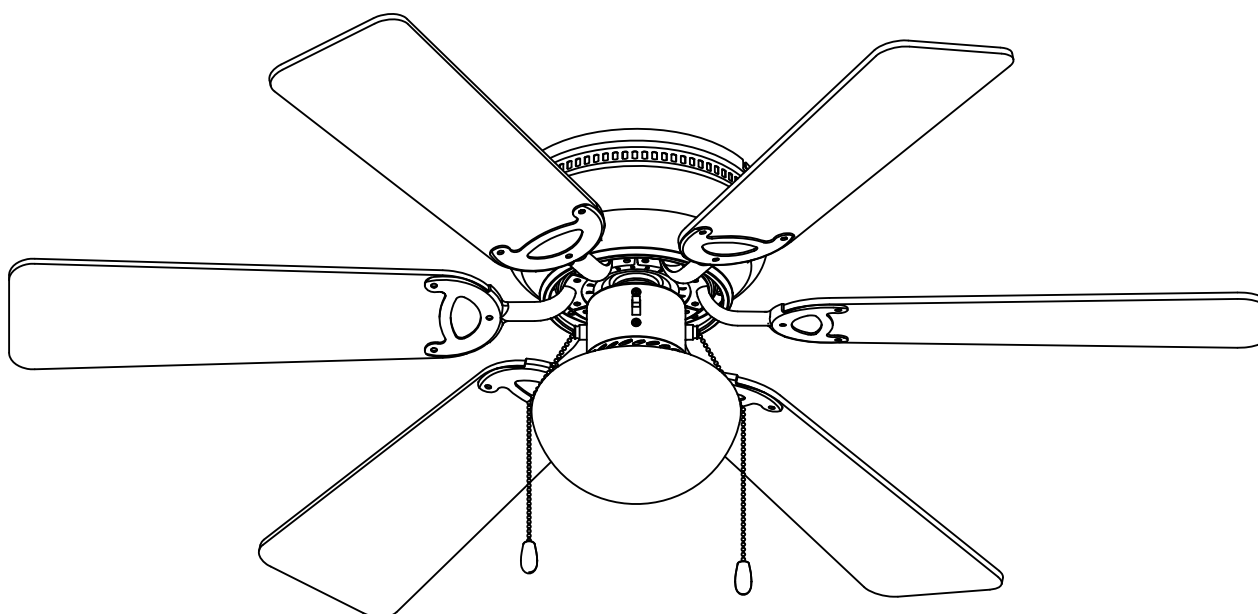

81811022

MX Logistika SL, spol.s.r.o.,
Rožnavská 32,
82104 Bratislava, Slovakia.
www.moebelix.com
info@moebelix.at
Származási hely: Kína
Forgalmazza:
MMXH Lakberendezési Kft.,
Soroksári út. 86,
H-1095 Budapest.

MOTOR:50W
BULB:1×max 60W E27
INPUT:220-240V~ 50Hz