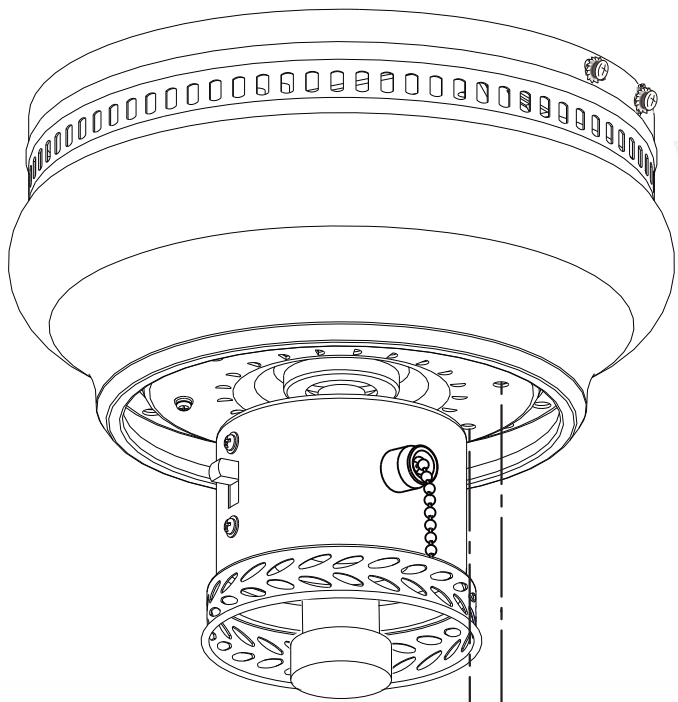

11

(K) x 12

12

13

A warning box with a grey background. In the top right corner, there is a broken glass icon and a warning triangle icon. In the center, a screwdriver is shown with a large 'X' over it, indicating it should not be used. In the bottom left corner, there is a circular icon with the letter 'E'. In the bottom right corner, there is a line drawing of a light fixture.