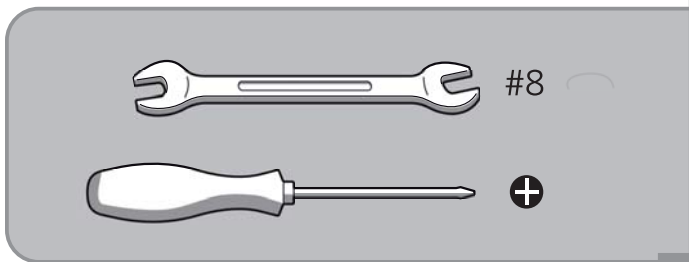

3

4

5

6

8

➤  +  x4

9

10

11

(K) x 12

12

13

A warning box with a grey background. In the top right corner, there is a broken glass icon and a warning triangle icon. In the center, a screwdriver is shown with a large 'X' over it, indicating it should not be used. In the bottom left corner, there is a circular icon with the letter 'E'. In the bottom right corner, there is a line drawing of a light fixture.