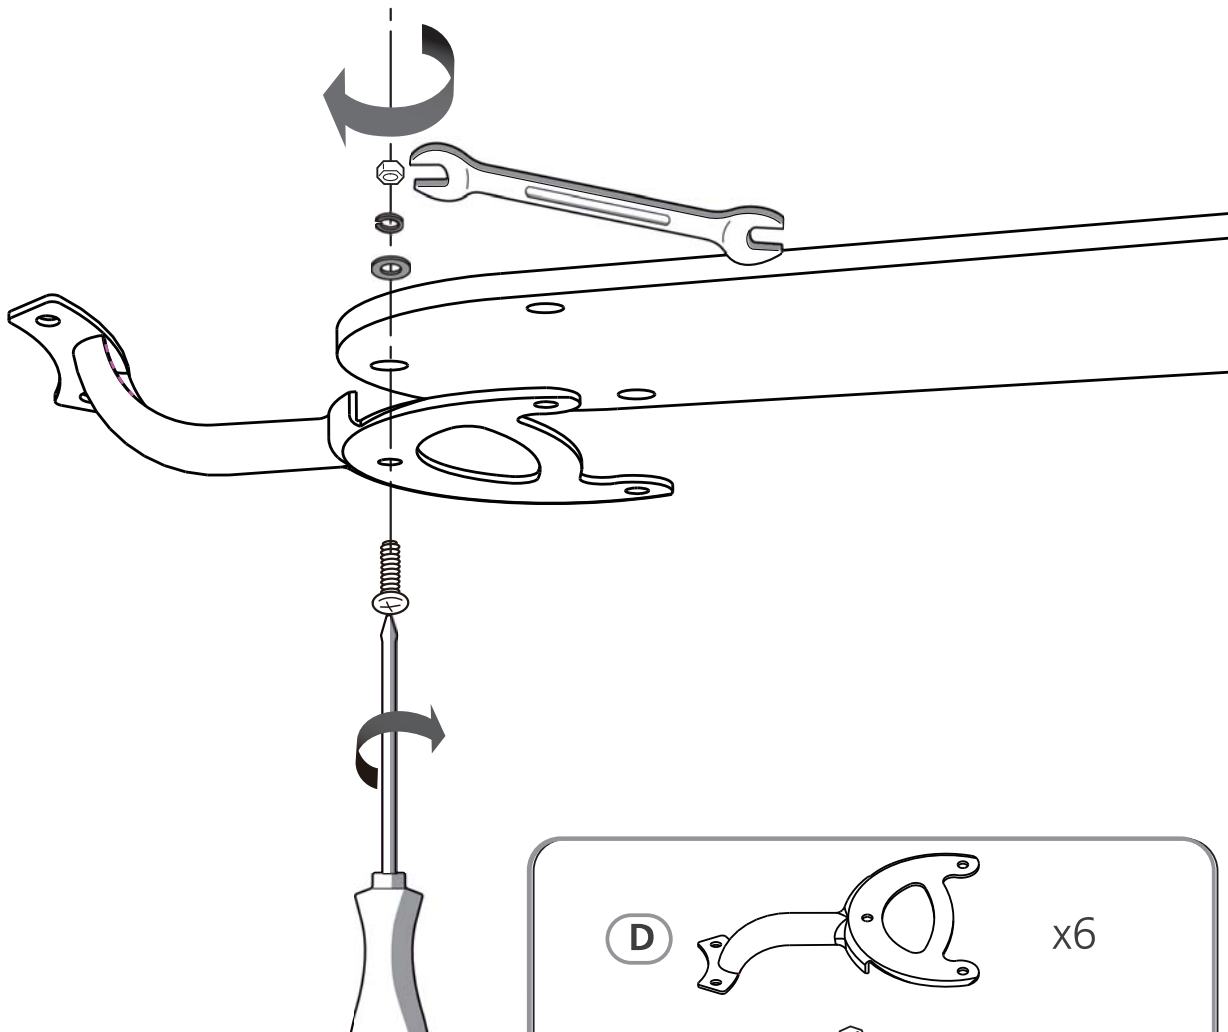

3

4

5

6

8

➤  +  x4

9

10

11

(K) x 12

12

13

A warning box with a grey background. In the top right corner, there is a broken glass icon and a warning triangle icon. In the center, a screwdriver is shown with a large 'X' over it, indicating it should not be used. In the bottom left corner, there is a circular icon with the letter 'E'. In the bottom right corner, there is a line drawing of a light fixture.