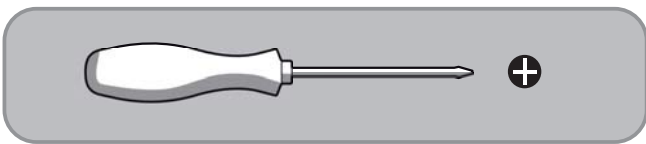

3

4

5

6

8

➤  +  x4

9

10

11

(K) x 12

12

13

A warning box with a grey background. In the top right corner, there is a broken glass icon and a warning triangle icon. In the center, a screwdriver is shown with a large 'X' over it, indicating it should not be used. In the bottom left corner, there is a circular icon with the letter 'E'. In the bottom right corner, there is a line drawing of a light fixture.