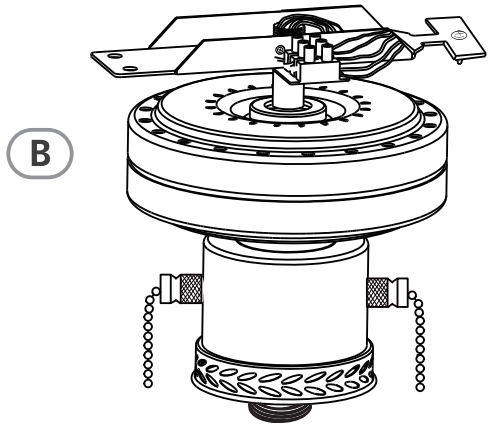

C x6

D x6

O

E x1

A

H

x2

N

x3

M

x1

F

x 18

G

x2

#8

E 27