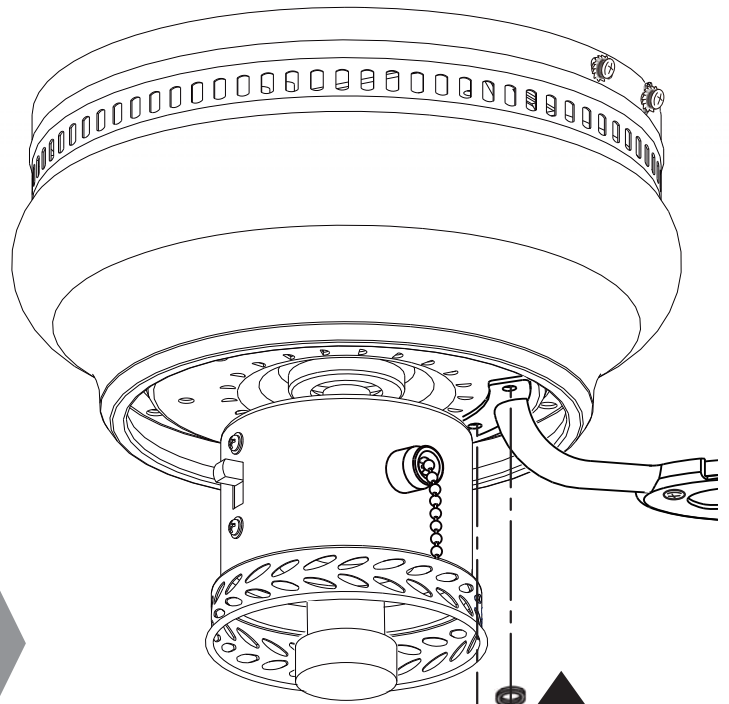

11

(K) x 12

12

13

A warning box with a grey background. In the top right corner, there is a broken glass icon and a warning triangle icon. In the center, a screwdriver is shown with a large 'X' over it, indicating it should not be used. In the bottom left corner, there is a circular icon with the letter 'E'. In the bottom right corner, there is a line drawing of a light fixture.