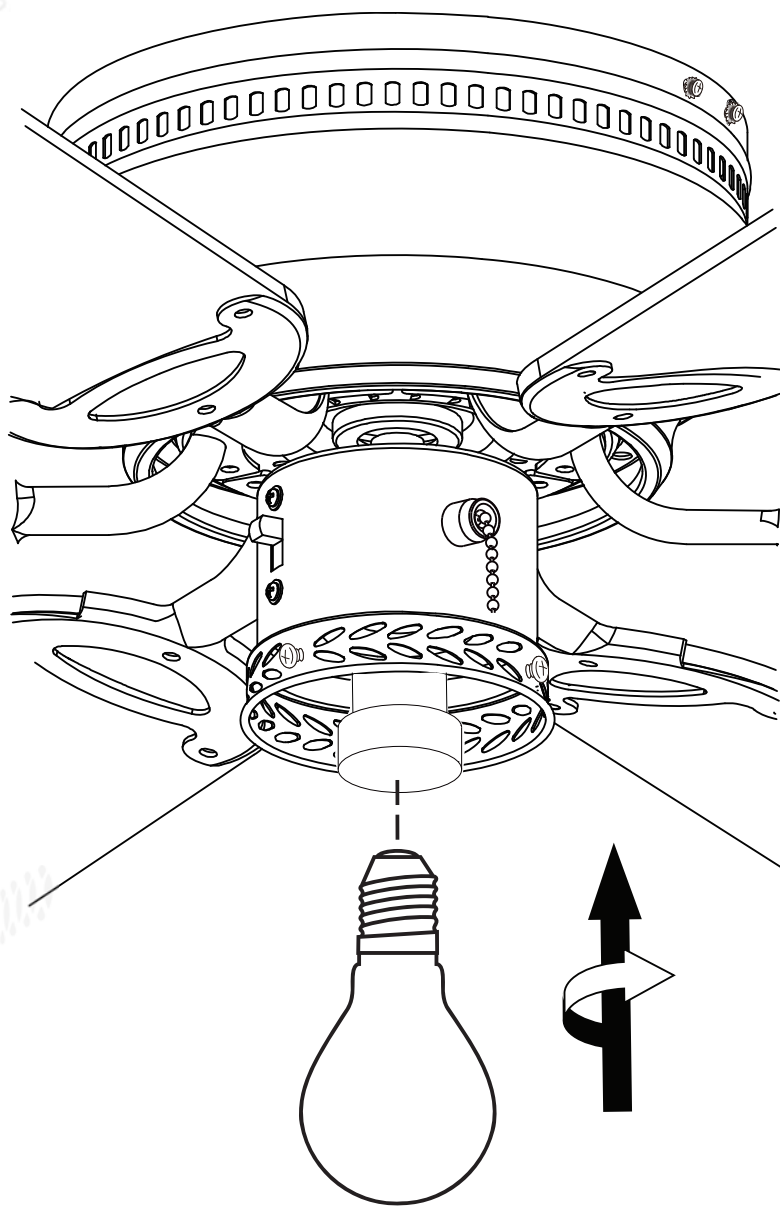

3

4

5

6

8

➤  +  x4

9

10

11

(K) x 12

12

13

A warning box with a grey background. In the top right corner, there is a broken glass icon and a warning triangle icon. In the center, a screwdriver is shown with a large 'X' over it, indicating it should not be used. In the bottom left corner, there is a circular icon with the letter 'E'. In the bottom right corner, there is a line drawing of a light fixture.