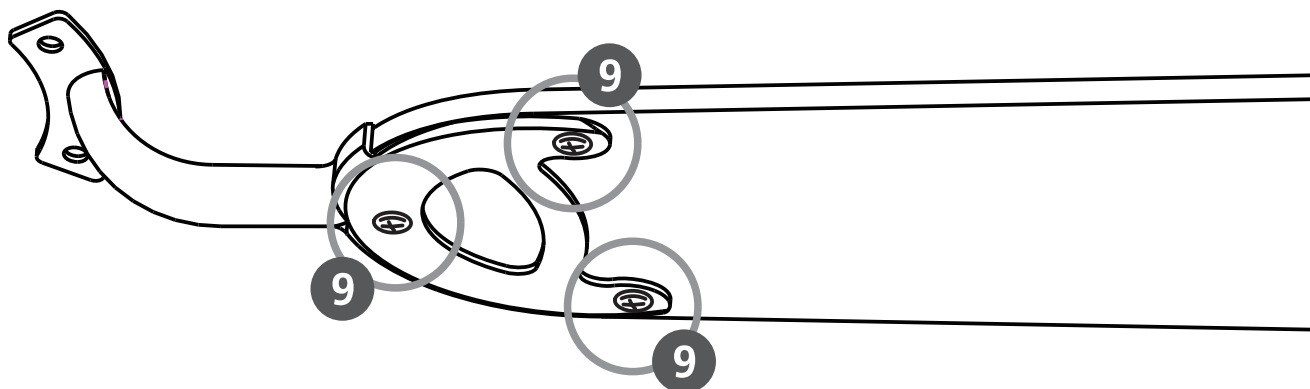

3

4

5

6

8

➤  +  x4

9

10

11

(K) x 12

12

13

A warning box with a grey background. In the top right corner, there is a broken glass icon and a warning triangle icon. In the center, a screwdriver is shown with a large 'X' over it, indicating it should not be used. In the bottom left corner, there is a circular icon with the letter 'E'. In the bottom right corner, there is a line drawing of a light fixture.