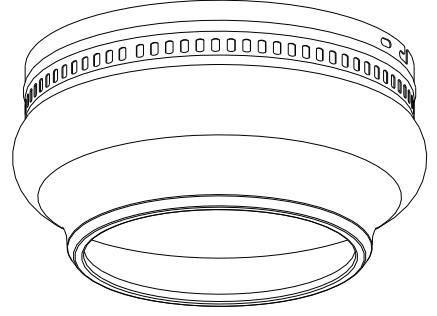

MOTOR:50W  
BULB:1×max 60W E27  
INPUT:220-240V~ 50Hz

**C** x6

**D** x6

**O**

**E** x1

**A**

**H**

x2

**N**

x3

**M**

x1

**F**

x 18

**G**

x2

11

(K) x 12

12

13

A warning box with a grey background. In the top right corner, there is a broken glass icon and a warning triangle icon. In the center, a screwdriver is shown with a large 'X' over it, indicating it should not be used. In the bottom left corner, there is a circular icon with the letter 'E'. In the bottom right corner, there is a line drawing of a light fixture.