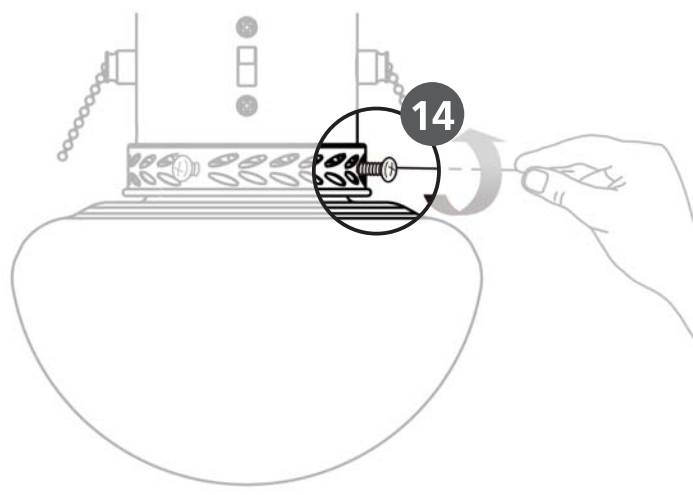

11

(K) x 12

12

13

A warning box with a grey background. In the top right corner, there is a broken glass icon and a warning triangle icon. In the center, a screwdriver is shown with a large 'X' over it, indicating it should not be used. In the bottom left corner, there is a circular icon with the letter 'E'. In the bottom right corner, there is a line drawing of a light fixture.