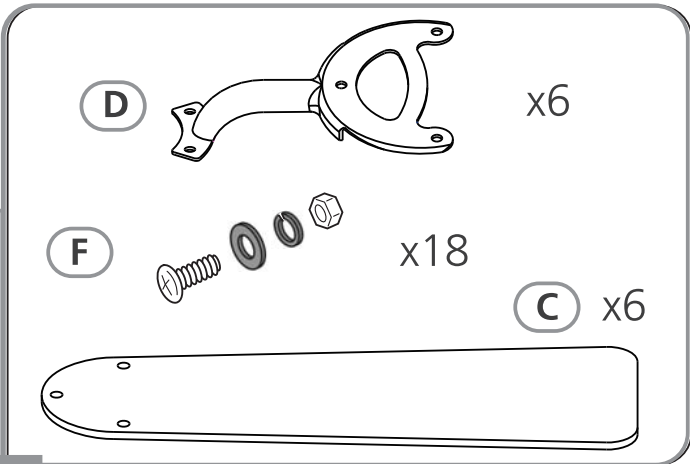

3

4

5

6

8

➤  +  x4

9

10

11

(K) x 12

12

13

A warning box with a grey background. In the top right corner, there is a broken glass icon and a warning triangle icon. In the center, a screwdriver is shown with a large 'X' over it, indicating it should not be used. In the bottom left corner, there is a circular icon with the letter 'E'. In the bottom right corner, there is a line drawing of a light fixture.