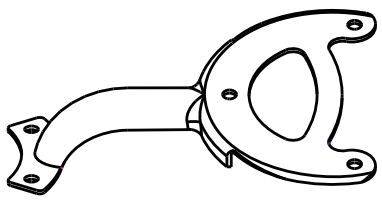

MOTOR:50W  
BULB:1×max 60W E27  
INPUT:220-240V~ 50Hz

**C** x6

**D** x6

**O**

**E** x1

**A**

**H**

x2

**N**

x3

**M**

x1

**F**

x 18

**G**

x2

11

(K) x 12

12

13

A warning box with a grey background. In the top right corner, there is a broken glass icon and a warning triangle icon. In the center, a screwdriver is shown with a large 'X' over it, indicating it should not be used. In the bottom left corner, there is a circular icon with the letter 'E'. In the bottom right corner, there is a line drawing of a light fixture.