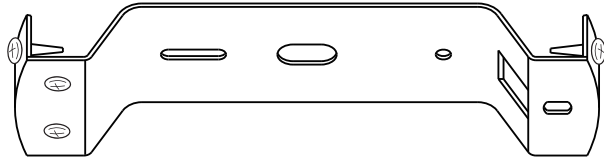

MOTOR:50W  
BULB:1×max 60W E27  
INPUT:220-240V~ 50Hz

**C** x6

**D** x6

**O**

**E** x1

**A**

**H**

x2

**N**

x3

**M**

x1

**F**

x 18

**G**

x2

11

(K) x 12

12

13

A warning box with a grey background. In the top right corner, there is a broken glass icon and a warning triangle icon. In the center, a screwdriver is shown with a large 'X' over it, indicating it should not be used. In the bottom left corner, there is a circular icon with the letter 'E'. In the bottom right corner, there is a line drawing of a light fixture.