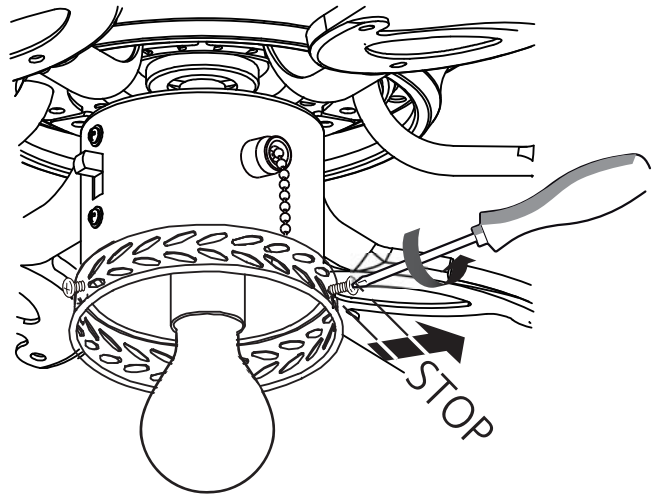

11

(K) x 12

12

13

A warning box with a grey background. In the top right corner, there is a broken glass icon and a warning triangle icon. In the center, a screwdriver is shown with a large 'X' over it, indicating it should not be used. In the bottom left corner, there is a circular icon with the letter 'E'. In the bottom right corner, there is a line drawing of a light fixture.