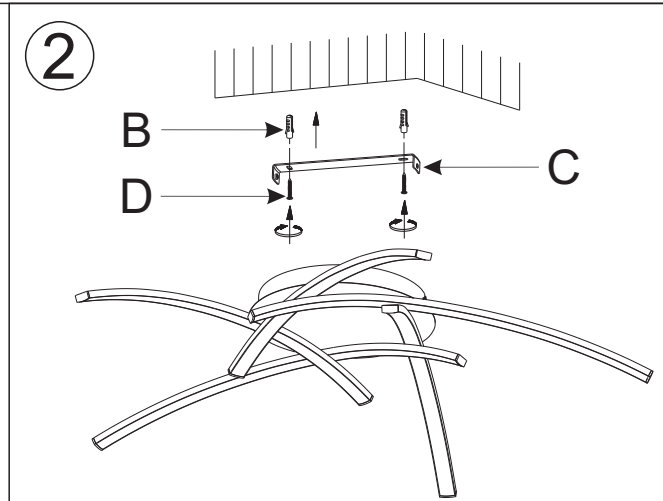

C11686MX/82270780

Luca
BESSONI

spare parts

code	part	item no.
A	 x 2PCS	
B	 x 2PCS	
C	 x 1PCS	
D	 x 2PCS	