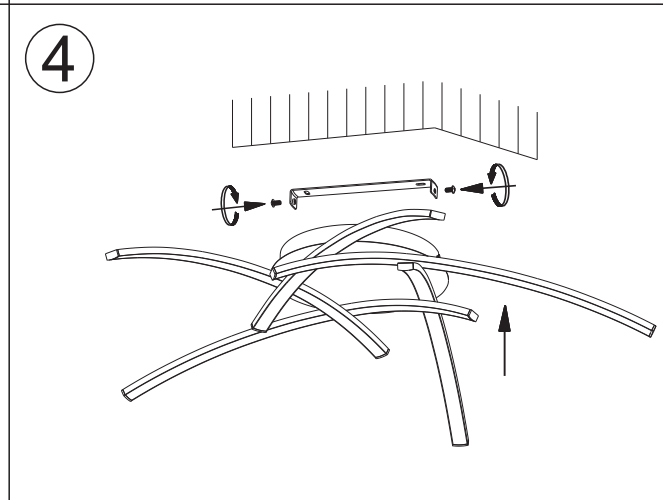

C11686MX/82270780

Luca
BESSONI

spare parts

code	part	item no.
A	 x 2PCS	
B	 x 2PCS	
C	 x 1PCS	
D	 x 2PCS	