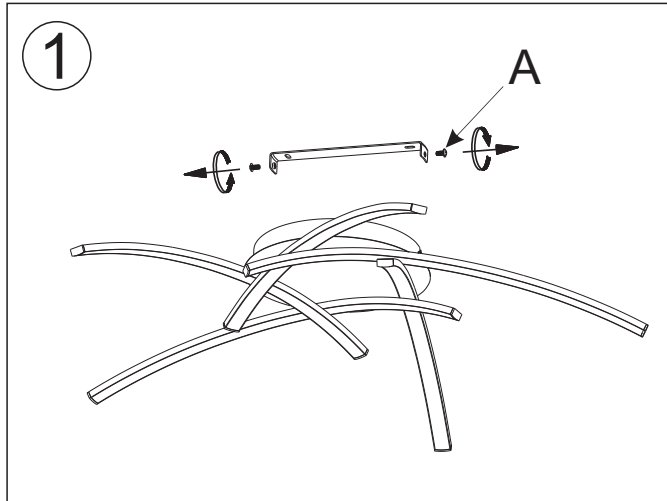

C11686MX/82270780

Luca
BESSONI

spare parts

code	part	item no.
A	 x 2PCS	
B	 x 2PCS	
C	 x 1PCS	
D	 x 2PCS	