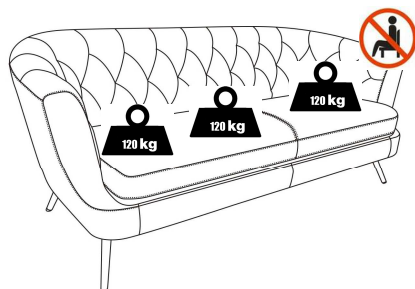

Assembly Instruction

AUFBAUANLEITUNG / Navod / Instruktioner
инструкция за експлоатация

SOFA / диван

ITEM NO:

14910023-01/02/03;

A	20cm	B	M6x40mm	C	20cm
	3S:4pcs 2S:4pcs 1S:4pcs		3S:16pcs 2S:16pcs 1S:16pcs		3S:1pc

I.

The parts are in the sofa bottom

II.

The parts are in the sofa bottom

III.

The parts are in the sofa bottom

CUSTOMER INFORMATION / упътване