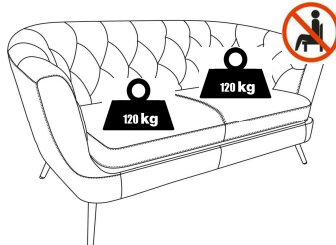

Assembly Instruction

AUFBAUANLEITUNG / Navod / Instruktioner
инструкция за експлоатация

SOFA / диван

ITEM NO:

14910023-01/02/03;

A	20cm	B	M6x40mm	C	20cm
	3S:4pcs 2S:4pcs 1S:4pcs		3S:16pcs 2S:16pcs 1S:16pcs		3S:1pc

I.

The parts are in the sofa bottom

II.

The parts are in the sofa bottom

III.

The parts are in the sofa bottom

CUSTOMER INFORMATION / упътване