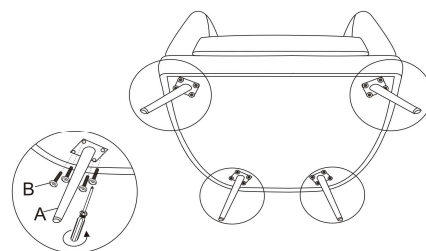

Assembly Instruction

AUFBAUANLEITUNG / Navod / Instruktioner
инструкция за експлоатация

SOFA / диван

ITEM NO:

14910023-01/02/03;

A	20cm	B	M6x40mm	C	20cm
	3S:4pcs 2S:4pcs 1S:4pcs		3S:16pcs 2S:16pcs 1S:16pcs		3S:1pc

I.

The parts are in the sofa bottom

II.

The parts are in the sofa bottom

III.

The parts are in the sofa bottom

CUSTOMER INFORMATION / упътване