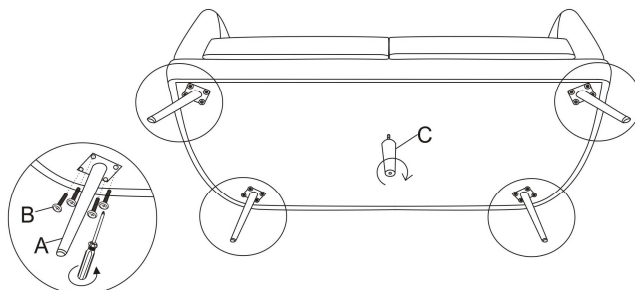

Assembly Instruction

AUFBAUANLEITUNG / Navod / Instruktioner
инструкция за експлоатация

SOFA / диван

ITEM NO:

14910023-01/02/03;

A	20cm	B	M6x40mm	C	20cm
	3S:4pcs 2S:4pcs 1S:4pcs		3S:16pcs 2S:16pcs 1S:16pcs		3S:1pc

I.

The parts are in the sofa bottom

II.

The parts are in the sofa bottom

III.

The parts are in the sofa bottom

CUSTOMER INFORMATION / упътване