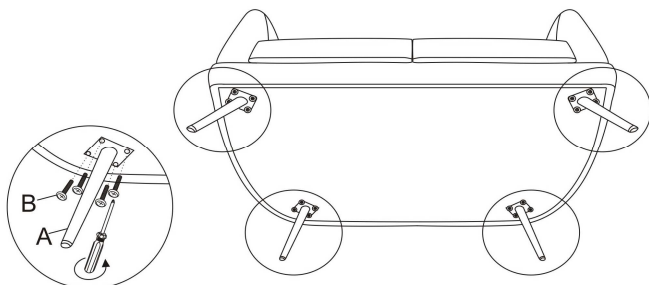

Assembly Instruction

AUFBAUANLEITUNG / Navod / Instruktioner
инструкция за експлоатация

SOFA / диван

ITEM NO:

14910023-01/02/03;

A	20cm	B	M6x40mm	C	20cm
	3S:4pcs 2S:4pcs 1S:4pcs		3S:16pcs 2S:16pcs 1S:16pcs		3S:1pc

I.

The parts are in the sofa bottom

II.

The parts are in the sofa bottom

III.

The parts are in the sofa bottom

CUSTOMER INFORMATION / упътване