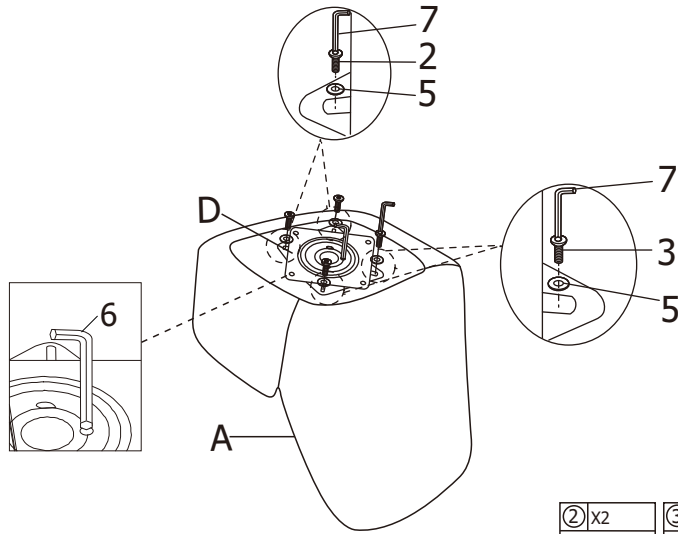

00550093/01/02

XXXLutz KG
Roemerstrasse 39
AT-4600 Wels

livetastic

| | | | |
|-------------|-------------|-------------|-------------|
| A X1 | B X4 | C X1 | D X1 |
| | | | |

| | | | | | | |
|-------------|-------------|--------------|-------------|--------------|-------------|-------------|
| 1 X4 | 2 X2 | 3 X10 | 4 X4 | 5 X16 | 6 X1 | 7 X1 |
| | | | | | | |
| M6x25mm | M6x20mm | M6x16mm | M6x16mm | M6x16mm | 4# | 5# |

1

| | |
|--------------|--------------|
| A X1 | D X1 |
| | |
| 2 X2 | 3 X10 |
| | |
| M6x20mm | M6x16mm |
| 5 X16 | 7 X1 |
| | |
| M6x16mm | 5# |

2

| | | | |
|-------------|-------------|--------------|-------------|
| C X1 | 1 X4 | 5 X16 | 7 X1 |
| | | | |
| | M6x25mm | M6x16mm | 5# |

3

| | | |
|-------------|-------------|-------------|
| B X4 | 4 X4 | 7 X1 |
| | | |
| | M6x16mm | 5# |

4

| | | |
|--------------|--------------|-------------|
| 3 X10 | 5 X16 | 7 X1 |
| | | |
| M6x16mm | M6x16mm | 5# |