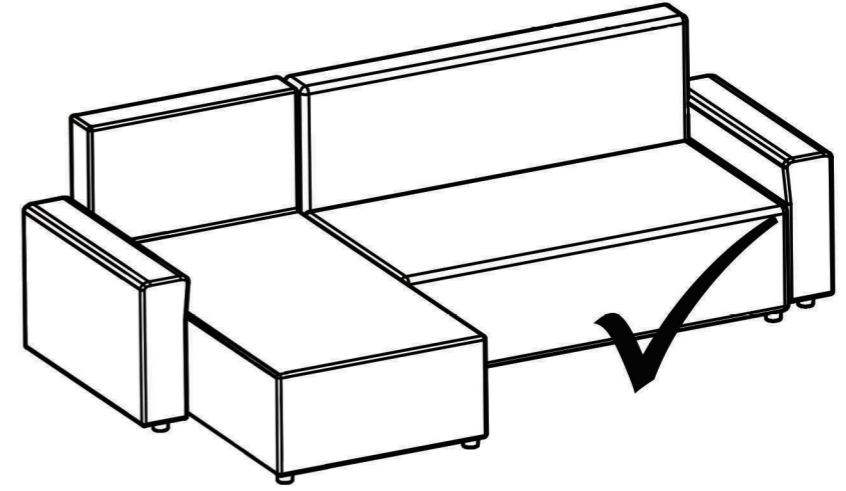

=>

=>

3

=>

=>

4

Stoffprobe im Reparaturfall
Fabric sample in case of repair