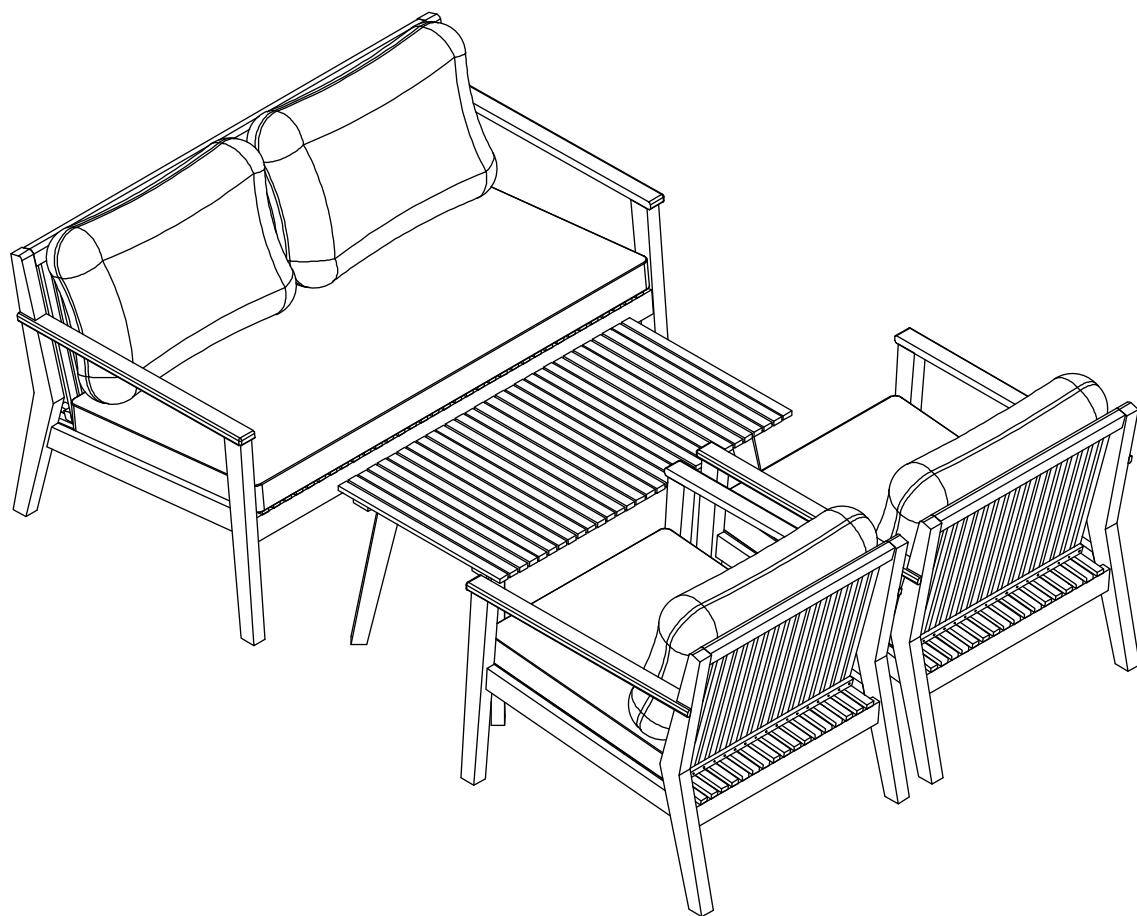

ASSEMBLY INSTRUCTION: 12540080/01

BELDANO

MX Logistika SL, spol.s.r.o
Rožnavská 32
SK-82104 Bratislava, Slovakia

ASSEMBLY INSTRUCTION: 12540080/01

No	Name of hardware	Fig	Qty
1	Bolt M6x45 mm		8
2	Washer		8
3	Allen Key		1