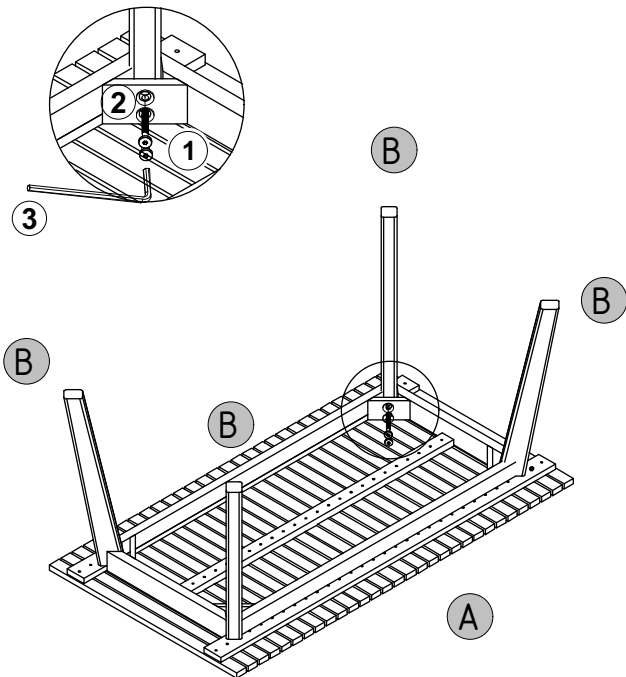

ASSEMBLY INSTRUCTION: 12540080/01

BELDANO

MX Logistika SL, spol.s.r.o
Rožnavská 32
SK-82104 Bratislava, Slovakia

ASSEMBLY INSTRUCTION: 12540080/01

No	Name of hardware	Fig	Qty
1	Bolt M6x45 mm		8
2	Washer		8
3	Allen Key		1

A x 1

B x 4

Step 1:

Step 2:

ASSEMBLY INSTRUCTION: 12540080/01

No	Name of hardware	Fig	Qty
1	Screw M6x60 mm		6
2	Screw M6x30 mm		2
3	Allen Key		1

A x1

B x1

C x1

D x1

E x1

F x1

Step 1:

X2

ASSEMBLY INSTRUCTION: 12540080/01

Step 2: