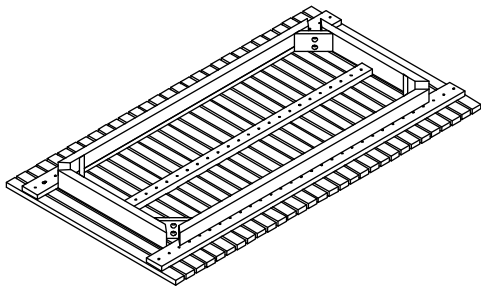

ASSEMBLY INSTRUCTION: 12540080/01

BELDANO

MX Logistika SL, spol.s.r.o
Rožnavská 32
SK-82104 Bratislava, Slovakia

ASSEMBLY INSTRUCTION: 12540080/01

No	Name of hardware	Fig	Qty
1	Bolt M6x45 mm		8
2	Washer		8
3	Allen Key		1

A x 1

B x 4

Step 1:

Step 2:

ASSEMBLY INSTRUCTION: 12540080/01

No	Name of hardware	Fig	Qty
1	Screw M6x60 mm		6
2	Screw M6x30 mm		2
3	Allen Key		1

A x1

B x1