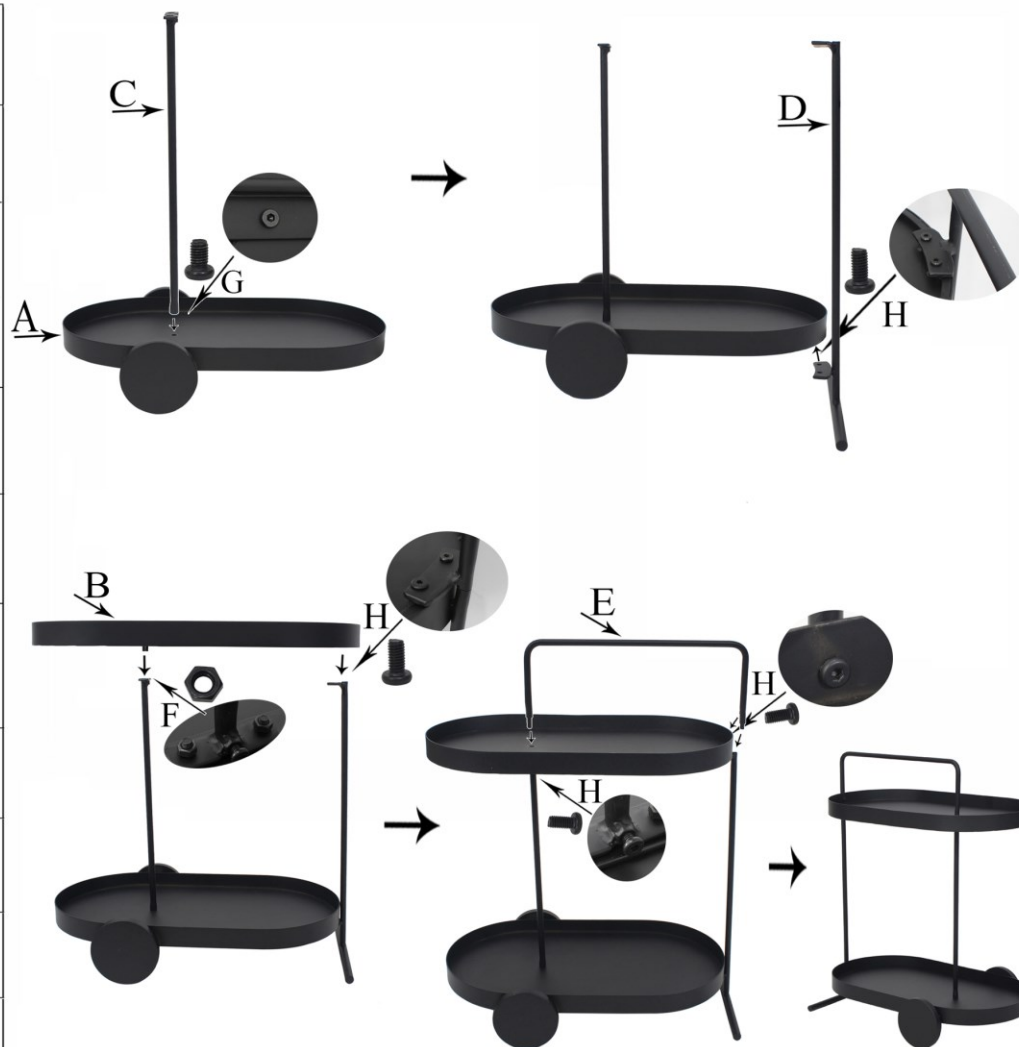

FLAVIO -TREND-(18110071-01)

XXXLutz KG

Roemerstrasse 39

AT-4600 Wels,Austria

Info@xxxlutz.at

A		x 1
B		x 1
C		x 1
D		x 1
E		x 1
F		x 2
G		x 1
H		x 6
I		x 1
J		x 1
K		x 1